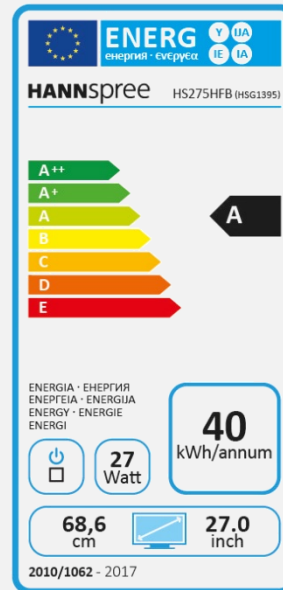

### OTHER FEATURES

Eco  
Friendly

Tilt

Low Blue  
Light

Flicker  
Free

Display Size	68,6cm / 27" Diagonal
Panel Type	TFT – LED Backlight VA Type Panel (*)
Aspect Ratio	16:9
Resolution (H x V)	1920 x 1080 Full HD
Brightness	250cd/m <sup>2</sup>
Contrast (Typ.)	3.000:1 (Typical)
Contrast (Active)	8.000.000:1 (Active)
Viewing Angle L/R; U/D	178° H – 178° V (CR >10)
Response Time	5 msec
Pixel Pitch	0,31125 (H) x 0,31125 (V) mm
Panel Surface	Anti-Glare, Hard Coating 3H
Display Colors	16.7M Colors
Horizontal Frequency	30 ~ 83 kHz
Vertical Frequency	50 ~ 75 Hz
Max Display Frequency	1920 x 1080 @ 60Hz
Input 1	D-Sub (VGA)
Input 2	HDMI 1.4
Input 3	-
Buil-in Speakers	Yes, 2W x 2; Earphone Jack
Power Consumption	On: 27W; Stand-by: 0,14W; Off: ≤0,3W
AC Power Range	External PSU DC: 12V – 2.5A Input: AC 100 ~ 240 Volt; 50 ~ 60 Hz
Product Dimensions	610,2 x 171,1 x 444,6 mm (W x D x H)
Packing Dimensions	682 x 126 x 513 mm (W x D x H)
Net / Gross Weight	4 Kgs / 5,81 Kgs
Bezel & Color Plan	Arm / Base / Decorative Strip: Titanium Gray Rear Cover: Black texture

VESA Mounting	N/A
Monitor Stand	Normal Stand
Tilt / Kensington Lock	-5° ~ 15° / Yes
Pivot / Swivel	- / -
Controls	Menu, (+), (-), AUTO, Power
Color	Warm, Natural, Cool, User Mode
Preset Mode	PC, Movie, Game, ECO Modes
On Screen Display	16 OSD Languages
Accessory	Power Adaptor with cable (1,5m); HDMI Cable (1,5m); Warranty Card; Quick Start Guide
Other Features	Low Blue Light Mode Flicker Free

Supplier's Name	HANNspree
Model Name	HS275HFB
Energy Efficiency Class	A
Screen Size (Centimetres)	68,6
Screen Size (Inches)	27,00
On mode power Consumption (W)	27
Annual Energy Consumption* (kWh)	40
Standby-mode Power Consumption (W)	0,14
Off-mode Power Consumption (W)	-
Screen Resolution	1920 x 1080