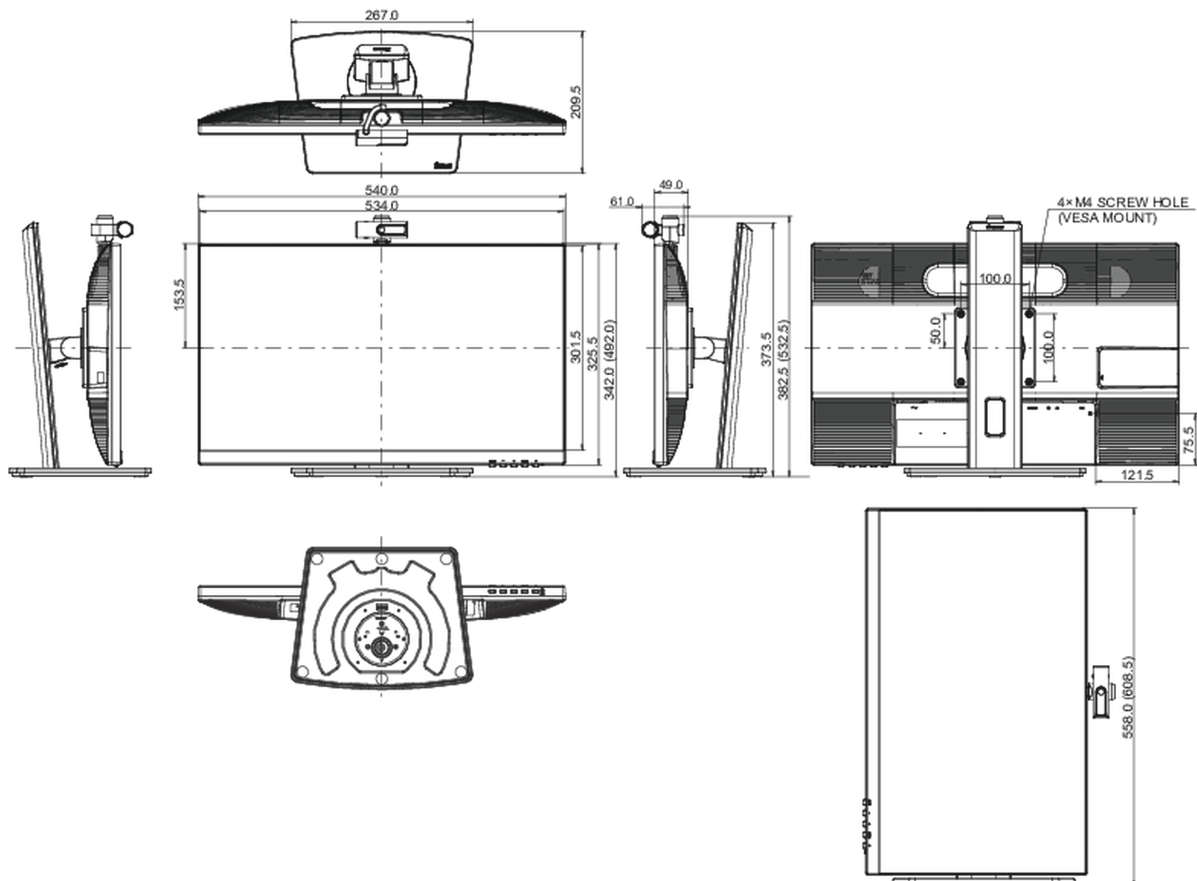

01 DISPLAY CHARACTERISTICS

Design	3-side borderless
Diagonal	23.8", 60.4cm
Panel	IPS LED, matte finish
Native resolution	1920 x 1080 @60Hz (2.1 megapixel Full HD)
Aspect ratio	16:9
Panel brightness	250 cd/m ²
Static contrast	1000:1
Advanced contrast	80M:1
Response time (GTG)	4ms
Viewing zone	horizontal/vertical: 178°/178°, right/left: 89°/89°, up/down: 89°/89°
Colour support	16.7mIn (sRGB: 99%; NTSC: 72%)
Horizontal Sync	30 - 80kHz
Viewable area W x H	527 x 296.5mm, 20.7 x 11.7"
Pixel pitch	0.275mm
Colour	matte, black

04 MECHANICAL

Display position adjustments	height, swivel, tilt, pivot (rotation both sides)
Height adjustment	150mm
Rotation (PIVOT function)	90°
Swivel stand	90°; 45° left; 45° right
Tilt angle	23° up; 5° down
VESA mounting	100 x 100mm
Cable management system	yes

05 ACCESSORIES INCLUDED

Cables	power, USB, HDMI, DP
Other	quick start guide, safety guide

06 POWER MANAGEMENT

Power supply unit	internal
Power supply	AC 100 - 240V, 50/60Hz
Power usage	16W typical, 0.5W stand by, 0.3W off mode

Product dimensions W x H x D	540 x 382.5 (532.5) x 209.5mm
Box dimensions W x H x D	624 x 418 x 160mm
Weight (without box)	4.9kg
Weight (with box)	6.3kg
EAN code	4948570121472

All trademarks and registered trademarks acknowledged. E & O E. Specification subject to change without notice. All LCD's comply with ISO-9241-307:2008 in connection with pixel defects.