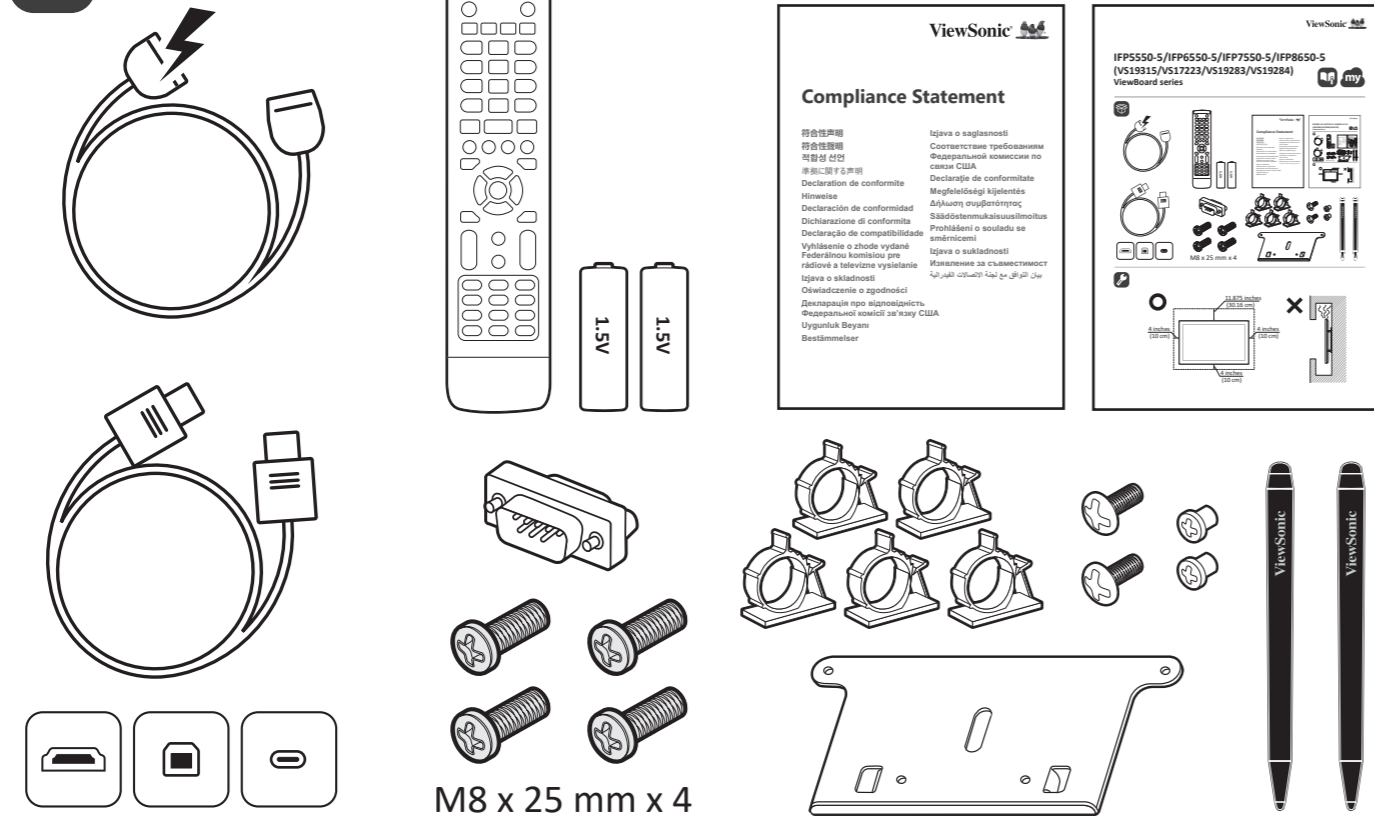

# IFP5550-5/IFP6550-5/IFP7550-5/IFP8650-5 (VS19315/V517223/V519283/V519284) ViewBoard series

IFP5550-5 - 55"	400 x 200 mm (A x B)
IFP6550-5 - 65"	600 x 400 mm (A x B)
IFP7550-5 - 75"	800 x 400 mm (A x B)
IFP8650-5 - 86"	800 x 600 mm (A x B)