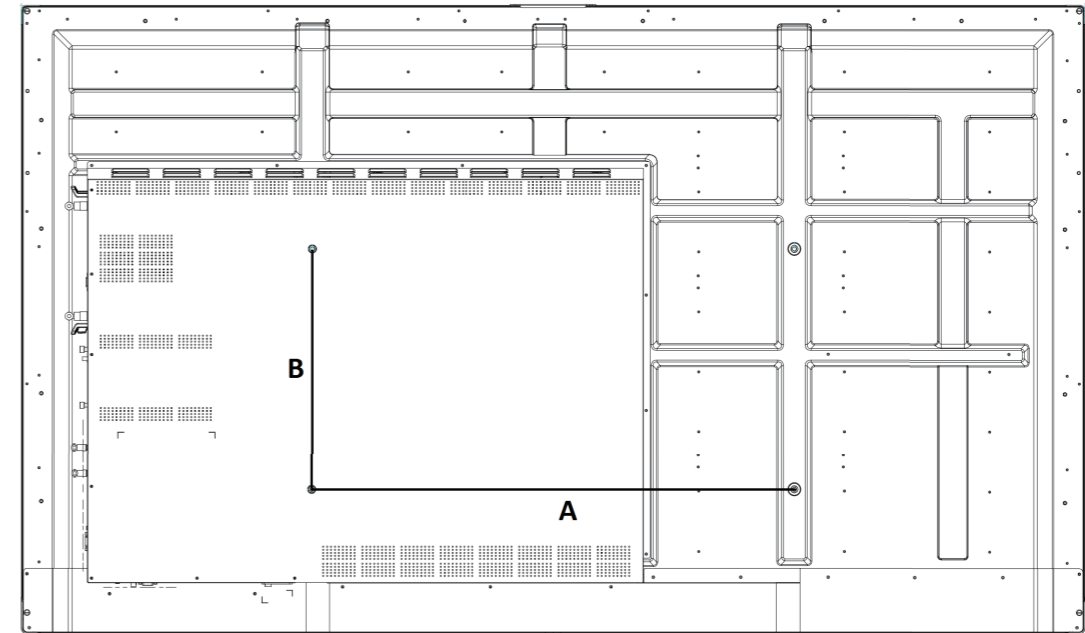

# IFP5550-5/IFP6550-5/IFP7550-5/IFP8650-5 (VS19315/V517223/V519283/V519284) ViewBoard series

IFP5550-5 - 55"	400 x 200 mm (A x B)
IFP6550-5 - 65"	600 x 400 mm (A x B)
IFP7550-5 - 75"	800 x 400 mm (A x B)
IFP8650-5 - 86"	800 x 600 mm (A x B)