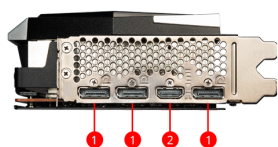

SPECIFICATIONS

Model Name	Radeon™ RX 6750 XT GAMING X TRIO 12G
Graphics Processing Unit	AMD Radeon™ RX 6750 XT
Interface	PCI Express® Gen 4
Stream Processors	2560 Units
Core Clocks	Boost: Up to 2623 MHz / Game: Up to 2554 MHz
Memory Speed	18 Gbps
Memory	12GB GDDR6
Memory Bus	192-bit
Output	DisplayPort x 3 (v1.4a) HDMI™ x 1 (Supports 4K@120Hz/8K@60Hz and VRR as specified in HDMI™ 2.1)
HDCP Support	Y
Power consumption	250 W
Power connectors	8-pin x 2
Recommended PSU	650 W or greater
Card Dimension (mm)	327 x 137 x 56 mm
Weight (Card / Package)	1368 g / 2158 g
DirectX Version Support	12 Ultimate
OpenGL Version Support	4.6
Maximum Displays	4
VR Ready	Y
FreeSync™ Technology	Y
Digital Maximum Resolution	7680x4320

CONNECTIONS

1. DisplayPort
2. HDMI™

FEATURES

TRI FROZR 2

TRI FROZR 2 offers the perfect balance between cool temperatures and quiet fans during endless gaming sessions.

TORX FAN 4.0

A masterpiece of teamwork, fan blades work in pairs to create unprecedented levels of focused air pressure.

Airflow Control

Don't sweat it, Airflow Control guides the air to exactly where it needs to be for maximum cooling.

Core Pipe

Precision-machined heat pipes ensure max contact and spread heat along the full length of the heatsink.