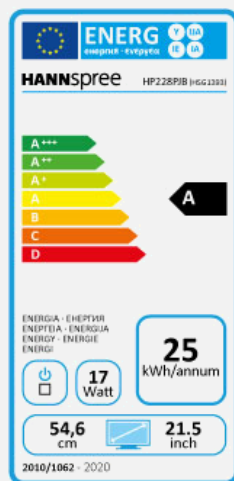

Display Size	54,6cm / 21.5" Diagonal
Panel Type	TFT – LED Backlight VA Panel (*)
Aspect Ratio	16:9
Resolution (H x V)	1920 x 1080 Full HD
Brightness	250cd/m ²
Contrast (Typ.)	3.000:1 (Typical)
Contrast (Active)	80.000.000:1 (Active)
Viewing Angle L/R; U/D	178° H – 178° V (CR >10)
Response Time	5 msec
Pixel Pitch	0,248 (H) x 0,248 (V) mm
Panel Surface	Anti-Glare
Display Colors	16.7M Colors
Horizontal Frequency	30 ~ 83 kHz
Vertical Frequency	56 ~ 75 Hz
Max Display Frequency	1920 x 1080 @ 60Hz
Input 1	D-Sub (VGA)
Input 2	HDMI
Input 3	Display Port
Buil-in Speakers	Yes, 2W x 2; Earphone Jack
Power Consumption	On: 16,64W; Stand-by: 0,38W; Off: 0,23W
AC Power Range	AC 100 ~ 240 Volt; 50 ~ 60 Hz
Product Dimensions	489.3 x 215.3 x 491.8 mm (W x D x H)
Packing Dimensions	546 x 154 x 360 mm (W x D x H)
Net / Gross Weight	3.6 Kg / 4.75 Kg
Bezel & Color Plan	Bezel / Arm / Base / Rear Cover: Black texture

VESA Mounting	100 x 100 mm
Monitor Stand	Height Adjustable Stand (120mm range)
Tilt / Kensington Lock	-5° ~ 20° / Yes
Pivot / Swivel	Yes 90° Clockwise / Left: 45° - Right: 45°
Controls	Menu, <, >, AUTO, Power
Color	Warm, Natural, Cool, User Mode
Preset Mode	PC, Movie, Game, ECO Modes
On Screen Display	11 OSD Languages
Accessory	Power Cable (1,5m); HDMI Cable (1,5m); Warranty Card; Quick Start Guide
Other Features	Low Blue Light Mode Flicker Free

Supplier's Name	HANNSpree
Model Name	HP228PJB
Energy Efficiency Class	A
Screen Size (Centimetres)	54,6
Screen Size (Inches)	21,50
On mode power Consumption (W)	17
Annual Energy Consumption* (kWh)	25
Standby-mode Power Consumption (W)	0,38
Off-mode Power Consumption (W)	0,23
Screen Resolution	1920 x 1080