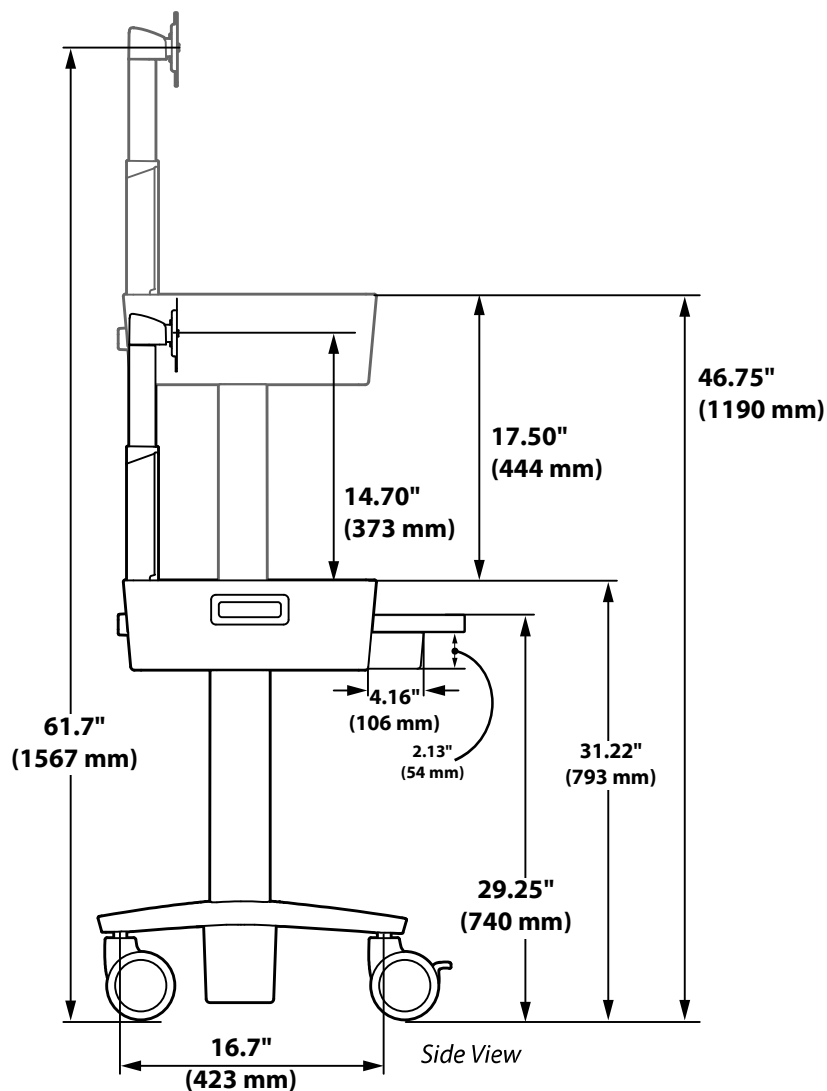

## DIMENSIONS

© 2020 Ergotron, Inc. rev. 02/16/2021 DIM-CFSlimLCDCartDeluxell Content is subject to change without notification

**Americas Sales and  
Corporate Headquarter**

St. Paul, MN USA  
(800) 888-8458  
+1-651-681-7600  
www.ergotron.com  
nsidesales@ergotron.com

### WEIGHT CAPACITY