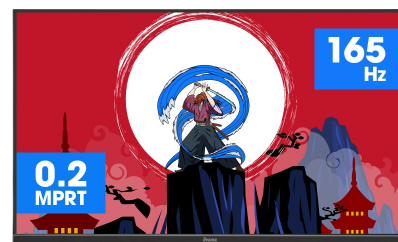

Immerse yourself in the game with the curved GCB3280QSU Red Eagle with 165Hz refresh rate

The 1500R curved VA panel with 165Hz refresh rate, 0.2ms MPRT and the 2560x1440 resolution gives you an immersive viewing experience and guarantees superb image quality. The height adjustable stand ensures you can easily adjust the screen position and easily customizable screen settings using the predefined and custom gaming modes along with the Black Tuner function gives you control over the dark scenes to make sure details are always clearly visible.

CURVED DESIGN 1500R

The 1500R curvature of the screen guarantees a realistic and comfortable viewing experience allowing you to really immerse yourself in the game.

165Hz & 0.2ms MPRT

With 165Hz refresh rate and 0.2ms MPRT response time the force is with you! Make split second decisions and be sure the image on the screen is always sharp and smooth.

01 DISPLAY CHARACTERISTICS

Diagonal	31.5", 80cm
Panel	VA LED, matte finish
Curved	1500R
Native resolution	2560 x 1440 @165Hz (3.7 megapixel WQHD, DisplayPort)
Aspect ratio	16:9
Panel brightness	350 cd/m ²
Static contrast	3000:1
Advanced contrast	80M:1
Response time (MPRT)	0.2ms
Viewing zone	horizontal/vertical: 178°/178°, right/left: 89°/89°, up/down: 89°/89°
Colour support	16.7mln
Horizontal Sync	30 - 245kHz
Viewable area W x H	697.3 x 392.3mm, 27.5 x 15.4"
Pixel pitch	0.272mm
Colour	matte, black