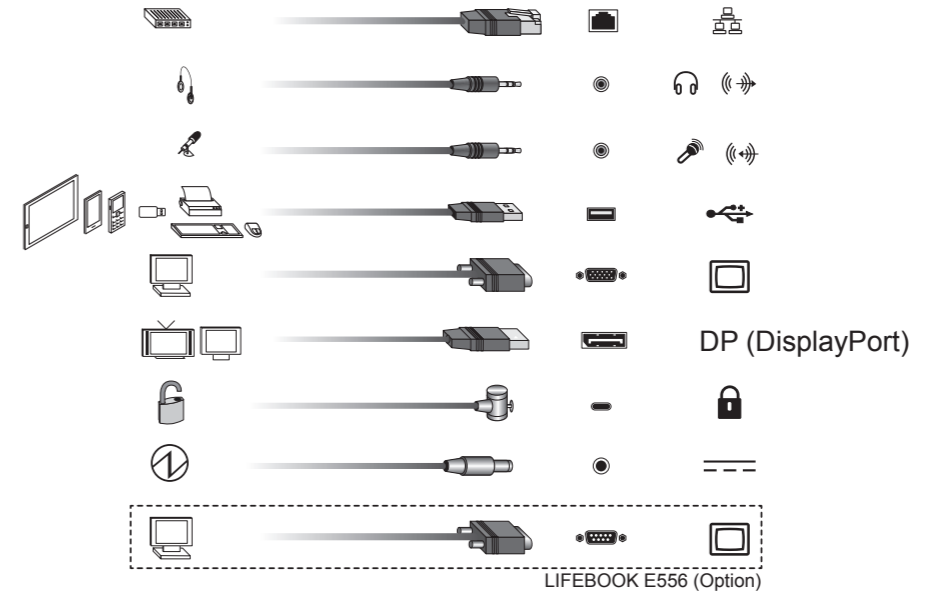

## Quick Start Guide

1

2

3

4

Published by  
Fujitsu Technology Solutions GmbH  
Mies-van-der-Rohe-Straße 8  
80807 München, Germany

Creation  
Xerox Global Services

Edition: 1  
2015/09