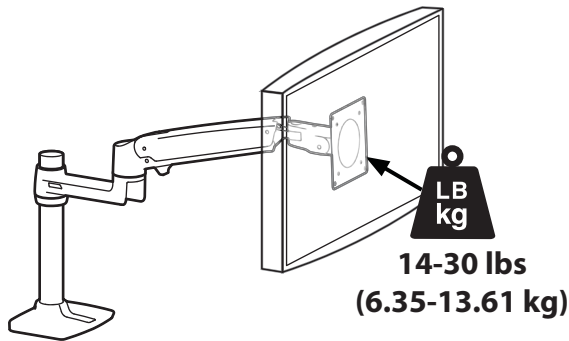

LX HD Sit-Stand Desk Mount LCD Arm

Dimensions

Desk Thickness 0.78"-2.56" (20-65mm)

ergotron®

LX HD Sit-Stand Desk Mount LCD Arm

Dimensional Illustrations

Range of Motion

Weight Capacity

Monitor depth greater than 2.5" (64 mm) may diminish capacity.
Call Ergotron for more information.

Maximum Screen

Size* = 46"

*Limited to 30 lbs
maximum

© 2015 Ergotron, Inc. rev. 09/18/2020 DIM-LXHDStSDesk Content is subject to change without notification