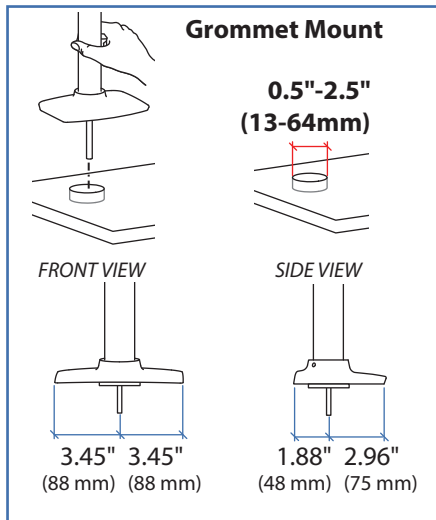

LX HD Sit-Stand Desk Mount LCD Arm

Dimensions

Desk Thickness 0.78"-2.56" (20-65mm)

ergotron®

LX HD Sit-Stand Desk Mount LCD Arm

Dimensional Illustrations

Range of Motion

Weight Capacity

Monitor depth greater than 2.5" (64 mm) may diminish capacity.
Call Ergotron for more information.

Maximum Screen

Size* = 46"

*Limited to 30 lbs
maximum

© 2015 Ergotron, Inc. rev. 09/18/2020 DIM-LXHDStSDesk Content is subject to change without notification