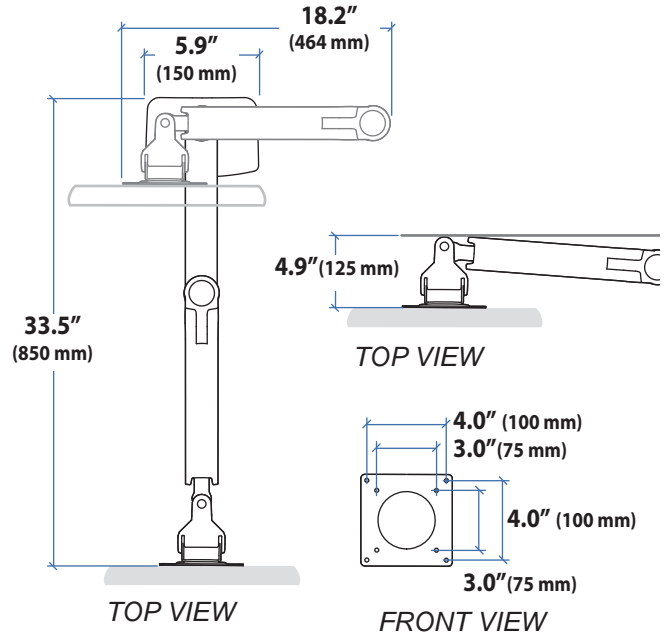

LX HD Sit-Stand Desk Mount LCD Arm

Dimensions

Desk Thickness 0.78"-2.56" (20-65mm)

ergotron®

LX HD Sit-Stand Desk Mount LCD Arm

Dimensional Illustrations

Range of Motion

Weight Capacity

Monitor depth greater than 2.5" (64 mm) may diminish capacity.
Call Ergotron for more information.

Maximum Screen

Size* = 46"

*Limited to 30 lbs
maximum

© 2015 Ergotron, Inc. rev. 09/18/2020 DIM-LXHDStSDesk Content is subject to change without notification