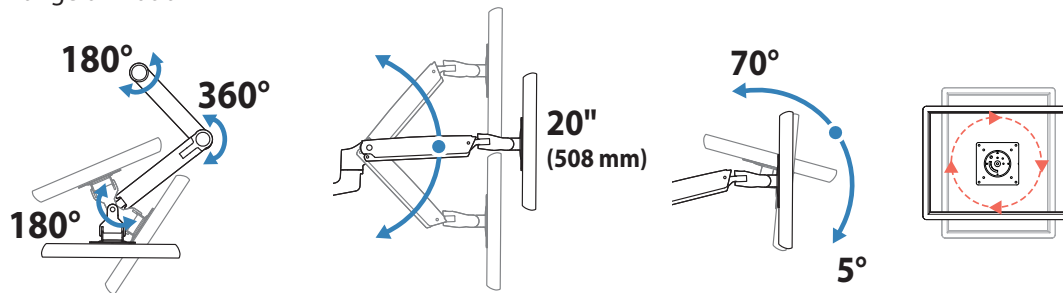

LX HD Sit-Stand Desk Mount LCD Arm

Dimensions

Desk Thickness 0.78"-2.56" (20-65mm)

ergotron®

LX HD Sit-Stand Desk Mount LCD Arm

Dimensional Illustrations

Range of Motion

Weight Capacity

Monitor depth greater than 2.5" (64 mm) may diminish capacity.
Call Ergotron for more information.

Maximum Screen

Size* = 46"

*Limited to 30 lbs
maximum

© 2015 Ergotron, Inc. rev. 09/18/2020 DIM-LXHDStSDesk Content is subject to change without notification