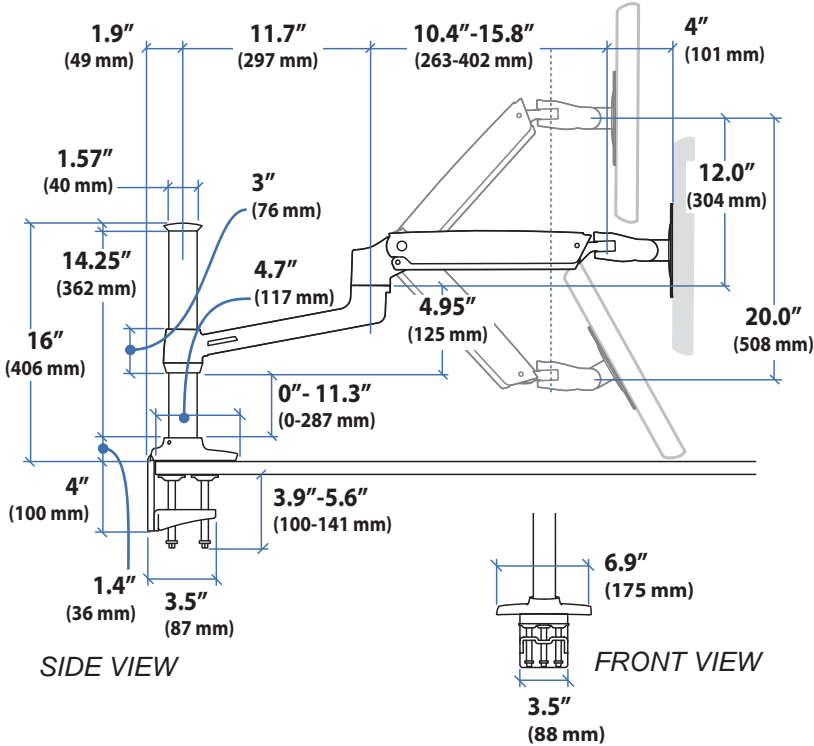

LX HD Sit-Stand Desk Mount LCD Arm

Dimensions

Desk Thickness 0.78"-2.56" (20-65mm)

ergotron®

LX HD Sit-Stand Desk Mount LCD Arm

Dimensional Illustrations

Range of Motion

Weight Capacity

Monitor depth greater than 2.5" (64 mm) may diminish capacity.
Call Ergotron for more information.

Maximum Screen

Size* = 46"

*Limited to 30 lbs
maximum

© 2015 Ergotron, Inc. rev. 09/18/2020 DIM-LXHDStSDesk Content is subject to change without notification