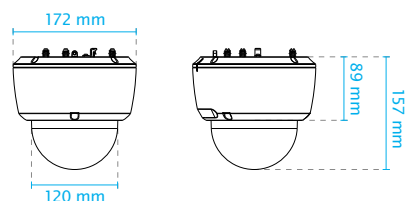

Interface	10 Base-T/100 BaseTX Ethernet (RJ-45) *It is highly recommended to use standard CAT5e & CAT6 cables which are compliant with the 3P/ETL standard.
ONVIF	Supported, specification available at www.onvif.org
Intelligent Video	
Video Motion Detection	Five-window video motion detection
Auto-Tracking	Auto-tracking on moving object
Alarm and Event	
Alarm Triggers	Motion detection, manual trigger, digital input, periodical trigger, system boot, recording notification, audio detection
Alarm Events	Event notification using digital output, HTTP, SMTP, FTP and NAS server, SD Card File upload via HTTP, SMTP, FTP, NAS server and SD card
General	
Connectors	RJ-45 cable connector for Network/PoE connection Audio input Audio output 24V DC/24V AC power input Digital input*4 Digital output*2
LED Indicator	System power and status indicator
Power Input	24V DC 24V AC IEEE 802.3at PoE Class 4
Power Consumption	Max. 15W
Dimensions	Ø 172 x 157 mm (Camera Body)
Weight	1043 g
Safety Certifications	CE, LVD, FCC Class A, VCCI, C-Tick, UL
Operating Temperature	Starting Temperature: -10°C ~ 55°C (14°F ~ 131°F) Working Temperature: -10°C ~ 55°C (14°F ~ 131°F)
Humidity	90%
Warranty	36 months
System Requirements	
Operating System	Microsoft Windows 7/8/Vista/XP/2000
Web Browser	Mozilla Firefox 7~43 (streaming only) Internet Explorer 7/8/9/10/11
Other Players	VLC: 1.1.11 or above Quicktime: 7 or above
Included Accessories	
CD	User's manual, quick installation guide, Installation Wizard 2, VAST
Others	Indoor pendant mount, quick installation guide, alignment sticker, L-wrench, software CD, power cable
Dimensions