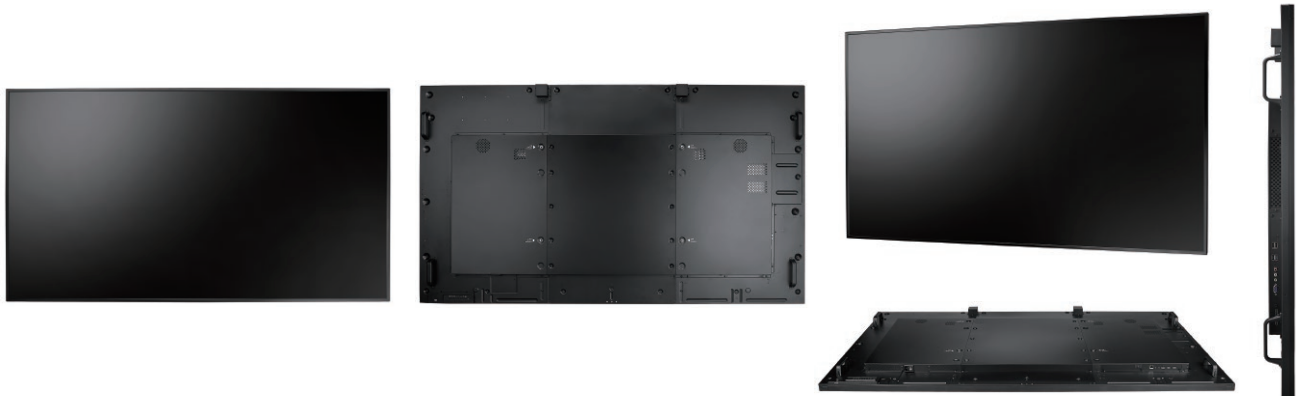

QM-Series LED-backlit Display 86" | 75" | 65" | 55" | 43"

Slim Bezel Displays for 4K Signage Solution

The QM-Series 4K slim bezel displays are designed for commercial applications that require crisper and clearer image presentation. Featuring easy-to-use content playback, UHD resolution with a wide viewing angle, the QM-Series displays are ideally designed for retail stores, corporate meeting areas, hotels and other public spaces.

Versatile Connectivity

Easily connect a variety of devices with the versatile connectivity options including DisplayPort*, HDMI, DVI*, VGA, USB, RS-232 and RJ45.

Features

- LED-backlit technology with UHD 3840 x 2160 resolution
- Anti-Burn-in™ technology
- Versatile connectivity: DisplayPort*, HDMI, DVI*, VGA
- Media Playback: play photos, videos and music from a USB drive or micro SD card
- Scheduled-based content playback based on time and day

Experience the 4K Difference

Don't miss a single detail with this powerful 4K display. View smooth 4K video and images with a new level of detail and clarity. Offering 8.3 million pixels, the QM-Series provides the ultimate digital signage experience, delivering business messaging and boost customer engagement.

- OPS slot for easy digital signage player integration (86", 75" and 65" only)
- RS-232 and RJ45 for display control from a remote location
- Durable metal casing (86" and 75" only)
- Built-in speakers
- VESA standard wall mount compatible