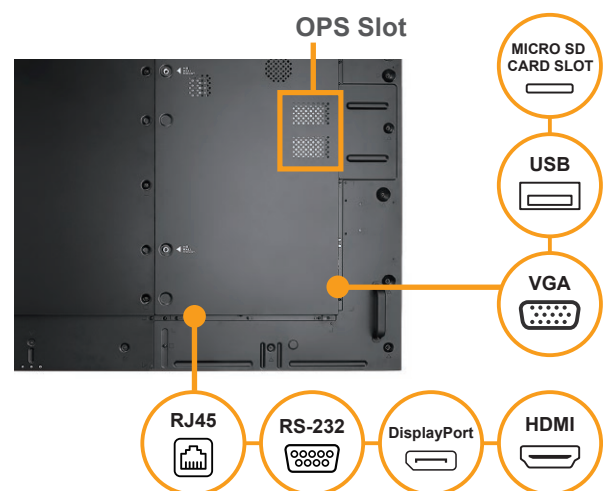

Versatile Connectivity

Easily connect a variety of devices with the versatile connectivity options including DisplayPort*, HDMI, DVI*, VGA, USB, RS-232 and RJ45.

Features

- LED-backlit technology with UHD 3840 x 2160 resolution
- Anti-Burn-in™ technology
- Versatile connectivity: DisplayPort*, HDMI, DVI*, VGA
- Media Playback: play photos, videos and music from a USB drive or micro SD card
- Scheduled-based content playback based on time and day

Simple Content Playback and Scheduling

The embedded media player allows users to conveniently play content from a USB drive or micro SD card. Simply create scheduled playlists based on time and day, and configure playback settings with the included remote control to display your personalized content.

- OPS slot for easy digital signage player integration (86", 75" and 65" only)
- RS-232 and RJ45 for display control from a remote location
- Durable metal casing (86" and 75" only)
- Built-in speakers
- VESA standard wall mount compatible