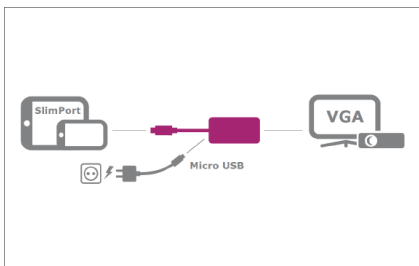

ICY BOX IB-AC518

SlimPort® to VGA Adapter

Key features

- Adapts SlimPort® (Input) to VGA (Output)
- Supports resolution up to 1920x1080@60Hz
- Micro USB to connect the mobile device's power supply
- Provides charging function for the mobile device
- Compatible with all VGA-capable displays

Packing content
1x IB-AC518

High Quality Video Output

The IB-AC518 SlimPort® to VGA Adapter can output video signals directly from the SlimPort® enabled mobile device, such as mobile phones or Tablet PCs, to the VGA embedded displays like a TV. With micro USB port charging function, the adapter allows the device to transmit signals and to charge simultaneously. Low power consumption and high resolution video output make your visual experience better than ever.

Technical data

Model	IB-AC518
Article nr.	70546
EAN Code	4250078160779
Brand	ICY BOX
Resolution	Full HD up to 1920x1080@ 60Hz

Colour	Black
Material	Plastic
Interface	SlimPort® to VGA
Requirements	Devices need to be compliant with the SlimPort® specification
Power Supply	Bus Powerd / ext. Power adapter of the mobile device

SlimPort® is a trademark of Analogix Semiconductor Inc., in the United States and other countries.

ICY BOX IB-AC518 SlimPort® to VGA Adapter

The converter

The IB-AC518 can convert video signals directly from Slimport® to VGA. It is connected to your latest devices with the SlimPort® standard to existing setups with VGA. In addition, a micro USB connection is available for the power supply of your mobile device, so that besides the video transmission your battery can be recharged.