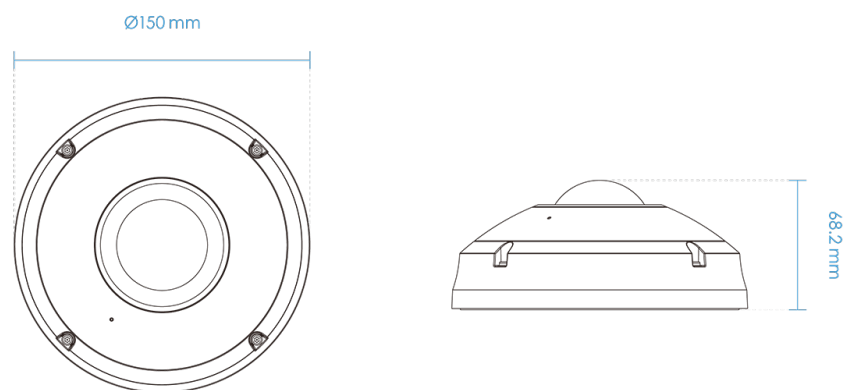

## General

Connectors	RJ-45 cable connector for 10/100 Mbps Network/PoE connection *Optional cable by request (DC 12V power input, audio line input, audio line output, digital input*1, digital output*1)
LED Indicator	System power and status indicator
Power Input	IEEE 802.3af PoE Class 0
Power Consumption	Max. 12.5 W/5 W (IR on/off)
Dimensions	Ø 150 x 68.2 mm
Weight	701 g
Certifications	EMC: CE (EN 55032 Class A, EN 55024), FCC (FCC Part 15 Subpart B Class A), VCCI (VCCI-CISPR 32 Class A); Safety: UL (UL 62368-1), CB (IEC/EN 62368-1, IEC/EN 60950-22); Environment: IK10 (IEC 62262), IP66 (IEC 60529), NEMA (NEMA 250 Type 4X); IA: BIS (IS 13252)
Operating Temperature	Starting Temperature: -20°C ~ 55°C (-4°F ~ 131°F) Working Temperature: -40°C ~ 60°C (-40°F ~ 140°F) (IR off) -40°C ~ 55°C (-40°F ~ 131°F) (IR on)
Humidity	90% RH (non-condensing)
Warranty	36 months

## Dimensions