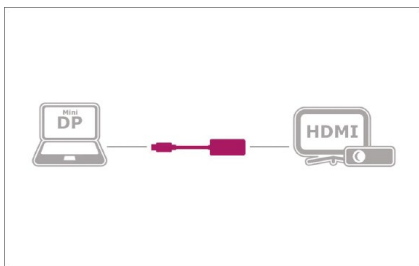

ICY BOX **IB-AC544** Mini DisplayPort™ to HDMI® Adapter

It's that easy

Watching movies on a big screen rather than the small notebook screen is a much better experience. And all that in Ultra HD quality!