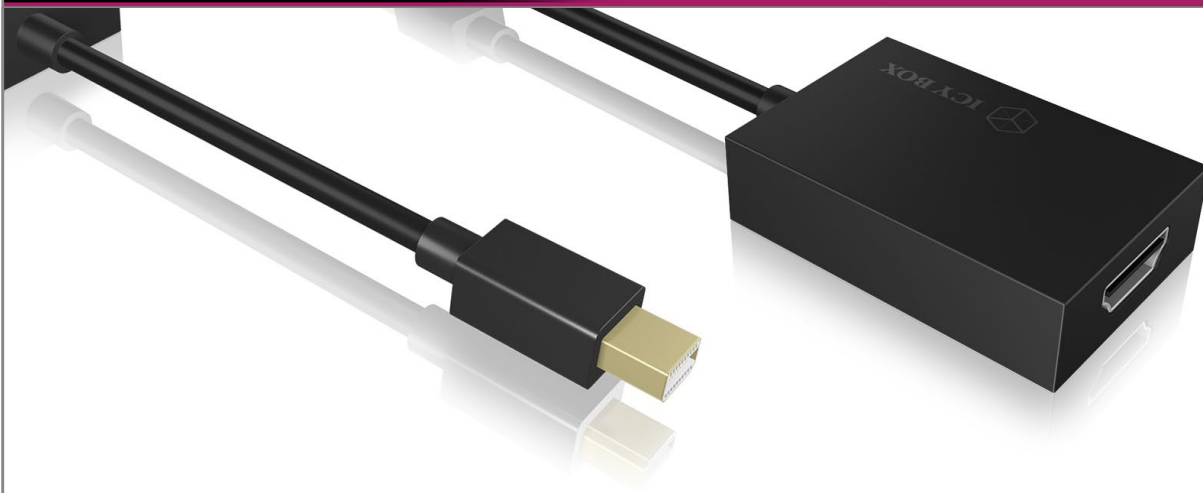

ICY BOX IB-AC544

Mini DisplayPort™ to HDMI® Adapter

Key features

- Mini DisplayPort™ (male) to HDMI (female)
- Resolution up to 4096x2160@60 Hz (4K)
- Supports DisplayPort™ v1.2a with 1, 2 and 4 lanes (1.62, 2.7 and 5.4 Gbps)
- Supports most common used audio formats
- Supports up to 192kHz audio frame rate and up to 24-bit audio sample size
- Supports multiple color formats:
DP™: RGB 6/8/10/12 bit per component (bpc) and YCbCr4:4:4,
YCbCr4:2:2 8/10/12 bpc
HDMI®: RGB 8/10/12 bpc; YCbCr4:4:4, YCbCr4:2:2 and YCbCr4:2:0
8/10/12 bpc
- 1.2V core power supply and 3.3V I/O power supply

Packing content
1x IB-AC544

How about 4K pixels?

The IB-AC544 Mini DisplayPort™ to HDMI® adapter can be used with all PC's or Notebooks with a DisplayPort™ interface. This adapter can mirror or extend your display to any HDMI® screen up to 4K@60Hz resolution.

Model	IB-AC544
Article nr.	60079
EAN Code	4250078164180
Brand	ICY BOX
Resolution	Ultra HD 4K Up to 4096x2160@60 Hz

HDCP Support	Version 2.2
Colour	Black
Material	Plastic
Chipset	Parade PS176
Interface	Mini DisplayPort (male), HDMI (female)
Supported OS	Windows®, mac OS®

ICY BOX **IB-AC544** Mini DisplayPort™ to HDMI® Adapter

It's that easy

Watching movies on a big screen rather than the small notebook screen is a much better experience. And all that in Ultra HD quality!