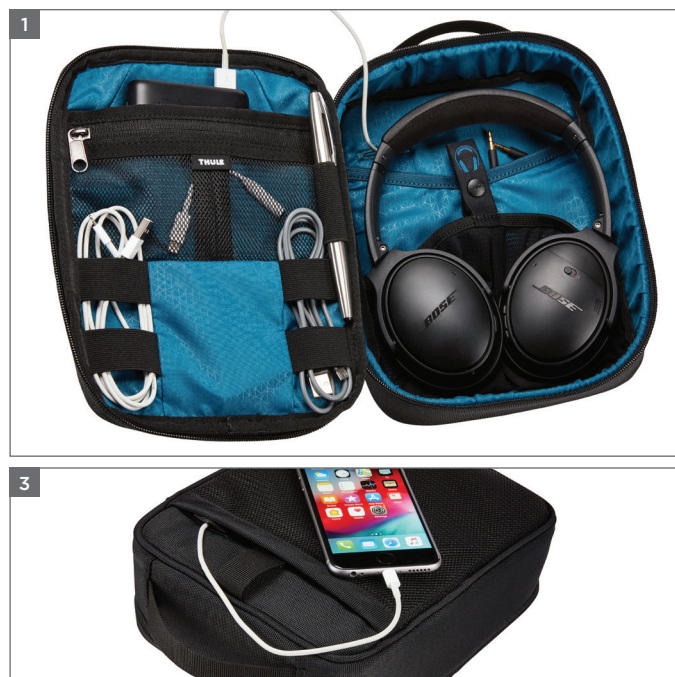

THULE SUBTERRA POWERSHUTTLE PLUS

Thule Subterra PowerShuttle Plus TSPW302

An electronics travel case designed to protect and organize everything from large headphones to small cables.

1. Protect large headphones along with your full kit of cables, adapters and other electronics in dedicated storage compartments
2. Keep all of your travel essentials efficiently organized and within reach from your airline seat pocket
3. Charge your phone while keeping it accessible in the exterior pocket with cord pass-through
4. Built to last and protect belongings with durable materials, padding and YKK zippers

MODEL NUMBER	UPC / EAN CODE	COLOR
3204139	085854246187	Black
REPLACES	AVAILABLE DATE	CATEGORY
3203853	October 1, 2019	Luggage & Duffels
EXTERNAL DIMS (LENGTH X DEPTH X HEIGHT)		
9.4 x 7.5 x 3.5 in	24.0 x 19.0 x 9.0 cm	
INTERNAL DIMS (LENGTH X DEPTH X HEIGHT)		
9.1 x 7.1 x 3.1 in	23.0 x 18.0 x 8.0 cm	
IN-PACKAGING DIMS (LENGTH X DEPTH X HEIGHT)		
7.3 x 3.5 x 12.2 in	18.5 x 9.0 x 31.0 cm	
PRODUCT WEIGHT	PRODUCT VOLUME	
0.51 lbs / 0.23 kg	N/A	
PACKAGING TYPE	PRODUCT MATERIALS	
Backer card	800D Nylon	
MASTER CARTON QTY	MASTER CARTON WEIGHT	
4	1.74 lb / 0.79 kg	
MASTER CARTON DIMS		
19.7 x 8.1 x 7.9 in	50.0 x 20.5 x 20.0 cm	
MASTER CARTON VOLUME		
0.7240 cu ft	0.0205 cbm	
COUNTRY OF ORIGIN	WARRANTY	POLY BAG
China	Limited Lifetime	Single

KEYWORDS

Subterra, PowerShuttle Plus, power, shuttle, plus, electronics, accessories, accessory, travel case, wallet, portable charger, cables, adapters, large headphones, over ear headphones, on ear headphones, portable battery, cords, charging, charge, phone pocket, travel, travel case, passport, durable, padding, padded, YKK zippers