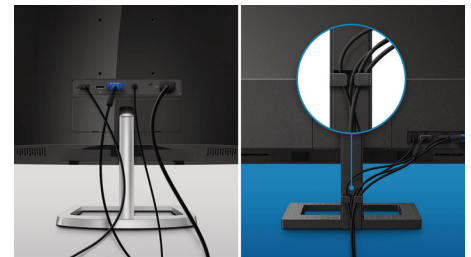

Cable management

Cable management is an intimate design that maintains a tidy workspace by organising the cables and wires required for the operation of a display device.