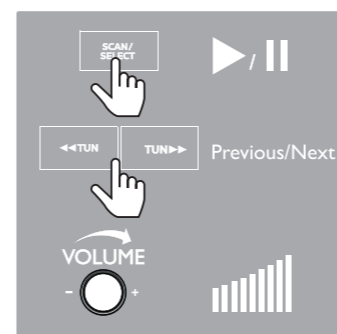

Press the **Source** button. The display shows **08:27 Bluetooth Connected**. Press the **Scan/Select** button to access the menu:

- 08:27 Bluetooth Connected
- <Kitchen Timer >
- <Sleep >
- <Clock >
- <Backlight >
- <System >

Press **Scan/Select** to set the kitchen timer:

- 08:27 Set Kitchen Time 00:00:00
- 08:27 Set Kitchen Time On

Press **Scan/Select** to set the sleep timer:

- 08:27 Set Sleep Time Sleep off
- 15 minutes
- 30 minutes
- 45 minutes
- 60 minutes
- 90 minutes

Press **Scan/Select** to set the backlight:

- 08:27 Bluetooth Connected

Philips and the Philips Shield Emblem are registered trademarks of Koninklijke Philips N.V. and are used under license. This product has been manufactured by and is sold under the responsibility of MMD Hong Kong Holding Limited or one of its affiliates, and MMD Hong Kong Holding Limited is the warrantor in relation to this product.