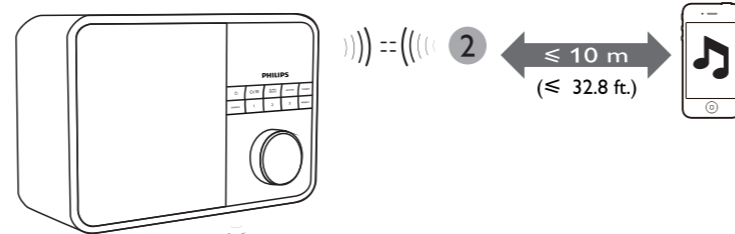

Press the **Source** button. The display shows **08:27 Bluetooth Connected**. Press the **Scan/Select** button to access the menu:

- 08:27 Bluetooth Connected
- <Kitchen Timer >
- <Sleep >
- <Clock >
- <Backlight >
- <System >

Press **Scan/Select** to set the kitchen timer:

- 08:27 Set Kitchen Time 00:00:00
- 08:27 Set Kitchen Time On

Press **Scan/Select** to set the sleep timer:

- 08:27 Set Sleep Time Sleep off
- 15 minutes
- 30 minutes
- 45 minutes
- 60 minutes
- 90 minutes

Press **Scan/Select** to set the backlight:

- 08:27 Bluetooth Connected

Philips and the Philips Shield Emblem are registered trademarks of Koninklijke Philips N.V. and are used under license. This product has been manufactured by and is sold under the responsibility of MMD Hong Kong Holding Limited or one of its affiliates, and MMD Hong Kong Holding Limited is the warrantor in relation to this product.