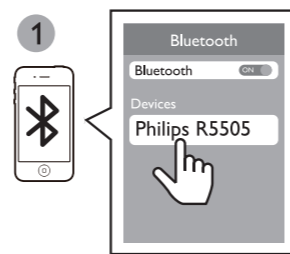

Press the **Source** button. The display shows **08:27 Bluetooth Connected**. Press the **Scan/Select** button to access the menu:

- 08:27 Bluetooth Connected
- <Kitchen Timer >
- <Sleep >
- <Clock >
- <Backlight >
- <System >

Press **Scan/Select** to set the kitchen timer:

- 08:27 Set Kitchen Time 00:00:00
- 08:27 Set Kitchen Time On

Press **Scan/Select** to set the sleep timer:

- 08:27 Set Sleep Time Sleep off
- 15 minutes
- 30 minutes
- 45 minutes
- 60 minutes
- 90 minutes

Press **Scan/Select** to set the backlight:

- 08:27 Bluetooth Connected