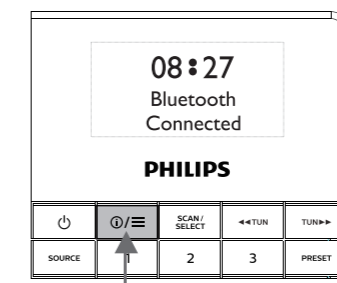

Press the **Source** button. The display shows **08:27 Bluetooth Connected**. Press the **Scan/Select** button to access the menu:

- 08:27 Bluetooth Connected
- <Kitchen Timer >
- <Sleep >
- <Clock >
- <Backlight >
- <System >

Press **Scan/Select** to set the kitchen timer:

- 08:27 Set Kitchen Time 00:00:00
- 08:27 Set Kitchen Time On

Press **Scan/Select** to set the sleep timer:

- 08:27 Set Sleep Time Sleep off
- 15 minutes
- 30 minutes
- 45 minutes
- 60 minutes
- 90 minutes

Press **Scan/Select** to set the backlight:

- 08:27 Bluetooth Connected

Philips and the Philips Shield Emblem are registered trademarks of Koninklijke Philips N.V. and are used under license. This product has been manufactured by and is sold under the responsibility of MMD Hong Kong Holding Limited or one of its affiliates, and MMD Hong Kong Holding Limited is the warrantor in relation to this product.