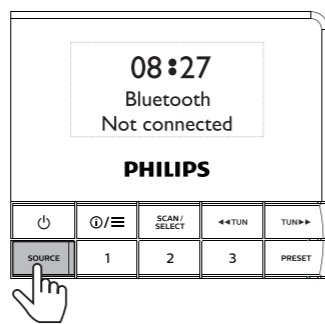

Press the **Source** button. The display shows **08:27 Bluetooth Connected**. Press the **Scan/Select** button to access the menu:

- 08:27 Bluetooth Connected
- <Kitchen Timer >
- <Sleep >
- <Clock >
- <Backlight >
- <System >

Press **Scan/Select** to set the kitchen timer:

- 08:27 Set Kitchen Time 00:00:00
- 08:27 Set Kitchen Time On

Press **Scan/Select** to set the sleep timer:

- 08:27 Set Sleep Time Sleep off
- 15 minutes
- 30 minutes
- 45 minutes
- 60 minutes
- 90 minutes

Press **Scan/Select** to set the backlight:

- 08:27 Bluetooth Connected

Philips and the Philips Shield Emblem are registered trademarks of Koninklijke Philips N.V. and are used under license. This product has been manufactured by and is sold under the responsibility of MMD Hong Kong Holding Limited or one of its affiliates, and MMD Hong Kong Holding Limited is the warrantor in relation to this product.