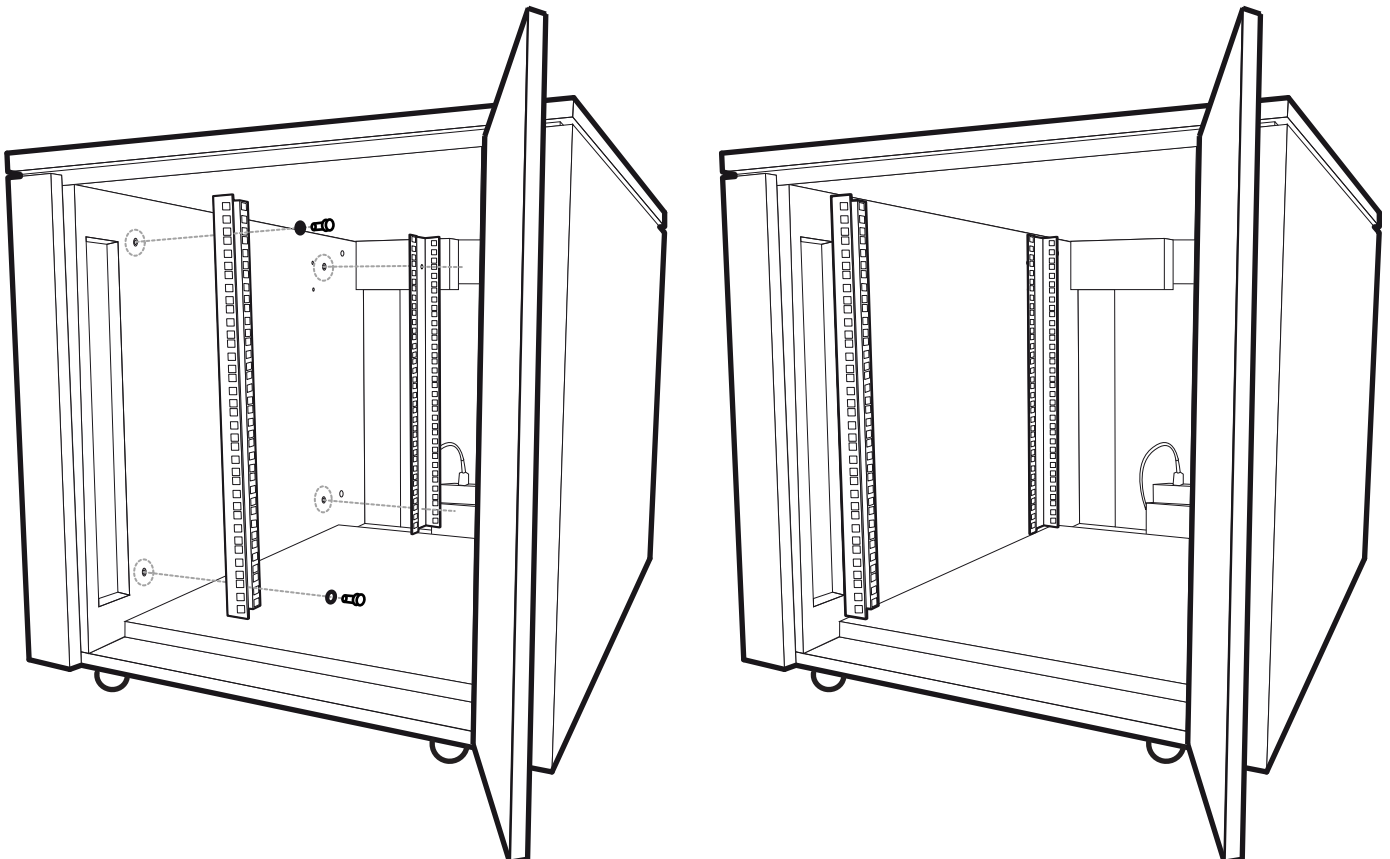

NetShelter™ CX Mini Accessories- Installation Instructions

Inventory

-  x8
-  x8
- x4

AR4000MV12U

-  x4
-  x4
-  x4
- x2

AR4000MV-FR

Installation AR4000MV12U

Installation AR4000MV-FR