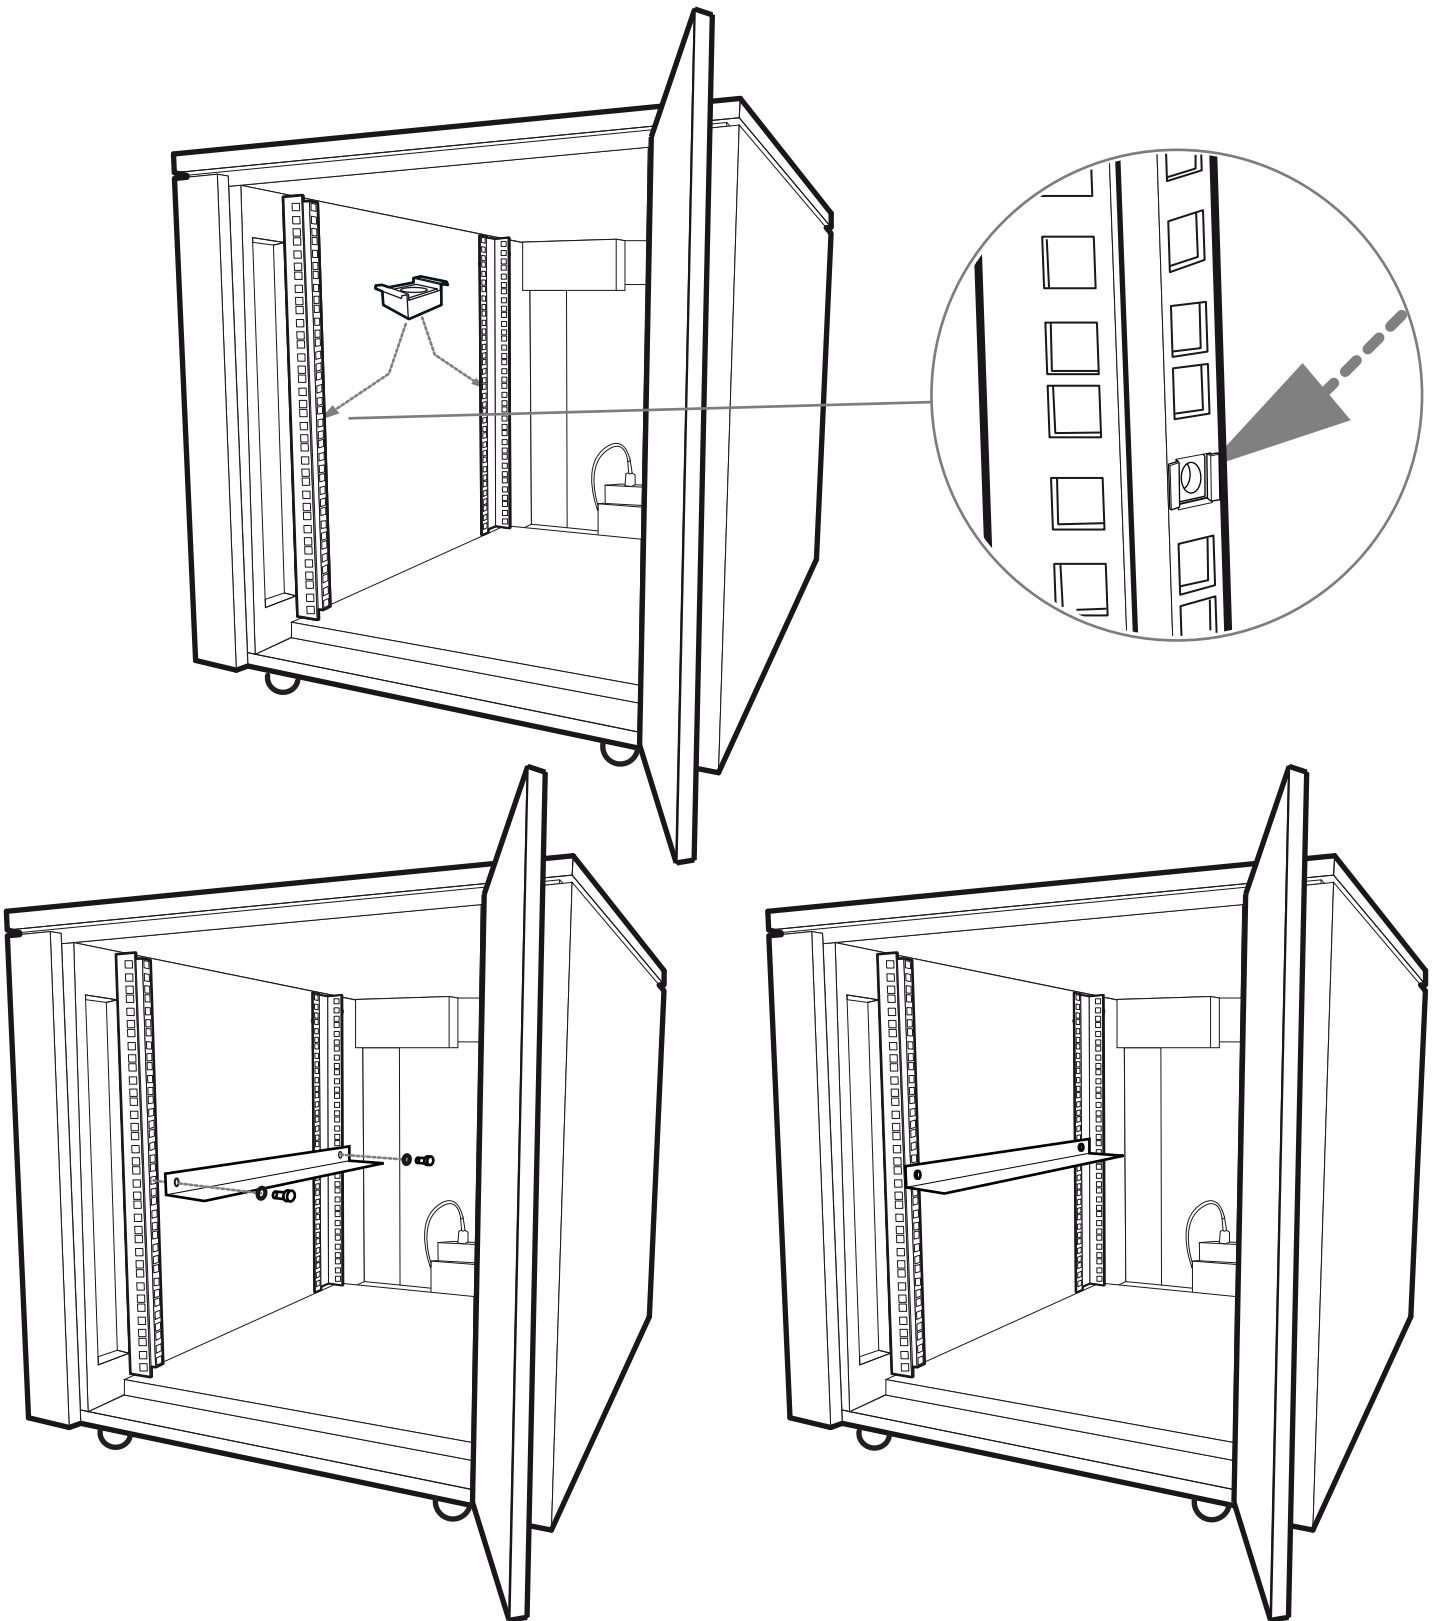

NetShelter™ CX Mini Accessories- Installation Instructions

Inventory

-  x8
-  x8
- x4

AR4000MV12U

-  x4
-  x4
-  x4
- x2

AR4000MV-FR

Installation AR4000MV12U

Installation AR4000MV-FR