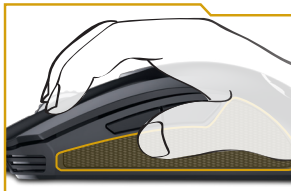

### Superb comfort

The M8-610 design is perfect for either hand. It fits any palm size for natural posture. A superb rubber coating grip gives you total control, and is comfortable to operate during long gaming sessions.