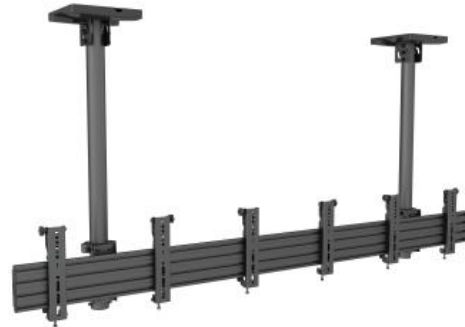

Ready when you are

M Menu Board Mount Pro MBC3X1U VESA 200

Article: 7 350 073 735 662

M Menu Board Mount Pro MBC3X1U VESA 200 - Ceiling mount for LCD display, steel, 3m length, 3 screens, single side, tilt arms, VESA Max 600x400 - screen size: 40"-65" - black

Product category: PRO SERIES

Specification

M Menu Board Mount Pro MBC3X1U VESA 200

Article No:	7 350 073 735 662
For screen size:	40"-65"
Type:	Single Side MBC3X1U
Universal & VESA standard:	Adjustable from 100x100 to 600x400 max Optional VESA 800x600
Material:	Steel, Aluminium
Color:	Black
Surface Finish:	Powder coating/Anodic Oxidation
Weight:	32.5 kg
Measurements	369x338x20 cm
Max Load:	30 kg per screen
Pillar length:	Min: 580mm to Max: 1550 mm from ceiling to VESA plate center Extension pipes: 1.5m (800mm*2pcs) included
Tilt:	Yes, 0~15°
Swivel:	Yes, 360°
Rotate:	Yes, ±4°
Cable Management:	Yes
Options:	Extension pipes : 0.8m, 1.5m, 3.0m
Certifications:	CE
Warranty:	5 years