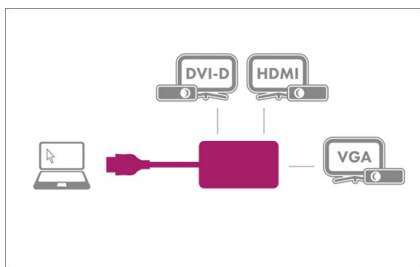

Always prepared

The IB-AC1031 makes your DisplayPort™ device salonable and a friend of every HDMI® / DVI-D and VGA display.