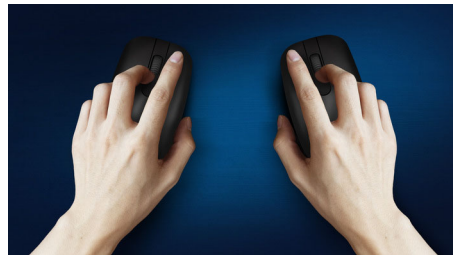

Comfortable accurate control

- High definition optical tracking for smooth control
- Comfortable ergonomic mouse design feels great
- Ambidextrous shape feels good in right or left hand

Philips reliability

Wireless convenience

- Plug it and forget it wireless for convenience

PHILIPS

Highlights

Smooth optical tracking

High definition optical tracking for smooth control

Comfortable ergonomic design

Comfortable ergonomic mouse design feels great

Keystrokes for durability

Keys last millions of keystrokes for durability

Plug and play

Plug it and forget it wireless for convenience

Reduced the click sound

It has the same click feel without the click noise, which gives you more focus on your work.

Stylish design

The design is adjusted to be the most suitable for ergonomics after rounds of user surveys, and also takes into account stylish, slim appearance, and space saving.

Ambidextrous mouse design