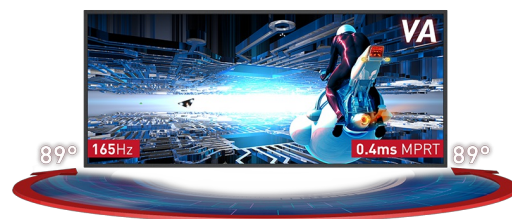

Immerse yourself in the game with the curved GB3467WQSU Red Eagle with FreeSync Premium

The 1500R curved VA panel with 165Hz refresh rate, 0.4ms MPRT and the 3440x1440 resolution, guarantees superb image quality and a comfortable and very realistic viewing experience.

The height adjustable stand ensures total flexibility for your perfect screen position. Customize the screen settings using the predefined and custom gaming modes along with the Black Tuner function to give you total control over the dark scenes and make sure details are always clearly visible.

CURVED DESIGN 1500R

The 1500R curvature of the screen guarantees a realistic and comfortable viewing experience allowing you to really immerse yourself in the game.

VA panel technology with 165Hz support and 0.4ms MPRT

The monitor guarantees excellent contrast ratio making all the nuances between the light and dark colours clearly visible and provides an outstanding 0.4ms Moving Picture Response Time (MPRT) with 165Hz support.