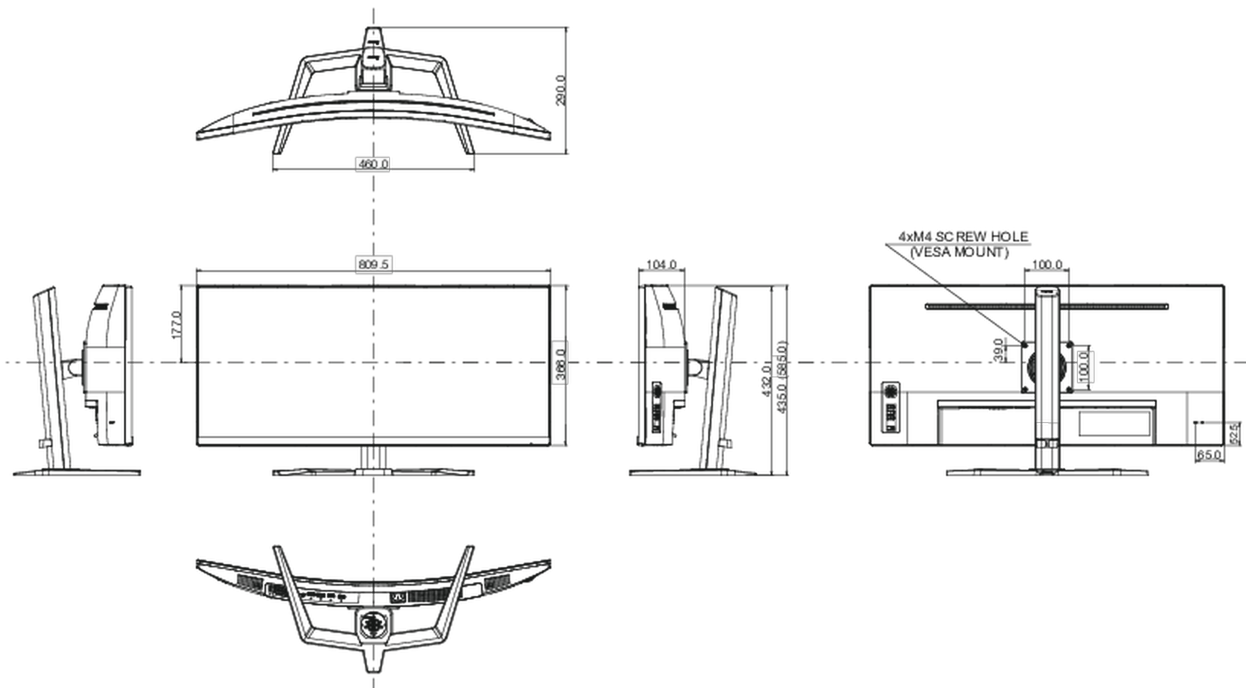

04 MECHANICAL

Display position adjustments	height, tilt
Height adjustment	150mm
Tilt angle	23° up; 5° down
VESA mounting	100 x 100mm

05 ACCESSORIES INCLUDED

Cables	power, USB, HDMI, DP
Other	quick start guide, safety guide

08 DIMENSIONS / WEIGHT

Product dimensions W x H x D	809.5 x 435 (585) x 290mm
Box dimensions W x H x D	900 x 480 x 236mm
Weight (without box)	12.4kg
Weight (without stand)	9.4kg
EAN code	4948570121427

All trademarks and registered trademarks acknowledged. E & O E. Specification subject to change without notice. All LCD's comply with ISO-9241-307:2008 in connection with pixel defects.