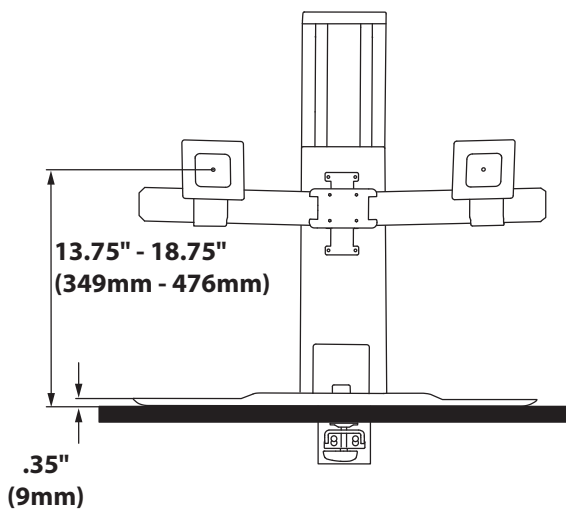

Dimensions

© 2014 Ergotron, Inc. rev. 12/12/2017 DIM-WFSRDual Content is subject to change without notification

Americas Sales and Corporate Headquarters

St. Paul, MN USA
 (800) 888-8458
 +1-651-681-7600
www.ergotron.com
sales@ergotron.com