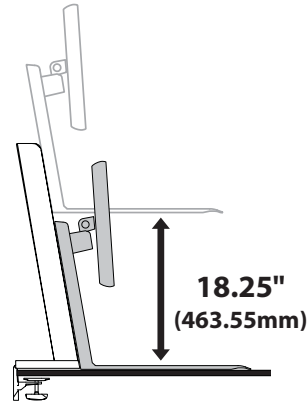

APAC Sale

Tokyo, Japan
www.ergotron.com
apaccustomerservice@ergotron.com

Worldwide OEM Sales

www.ergotron.com
info.oem@ergotron.com

Range of Motion

Portrait/Landscape rotation stop screw can be installed for 0° rotation.

Weight Capacity

© 2014 Ergotron, Inc. rev. 12/12/2017 DIM-WFSRDual Content is subject to change without notification

Americas Sales and Corporate Headquarters

St. Paul, MN USA
 (800) 888-8458
 +1-651-681-7600
 www.ergotron.com
 sales@ergotron.com