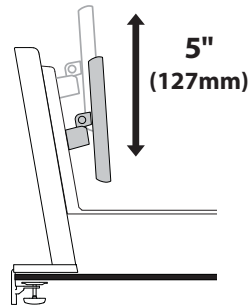

APAC Sale

Tokyo, Japan
www.ergotron.com
apaccustomerservice@ergotron.com

Worldwide OEM Sales

www.ergotron.com
info.oem@ergotron.com

Range of Motion

Portrait/Landscape rotation stop screw can be installed for 0° rotation.

Weight Capacity

© 2014 Ergotron, Inc. rev. 12/12/2017 DIM-WFSRDual Content is subject to change without notification

Americas Sales and Corporate Headquarters

St. Paul, MN USA
 (800) 888-8458
 +1-651-681-7600
 www.ergotron.com
 sales@ergotron.com