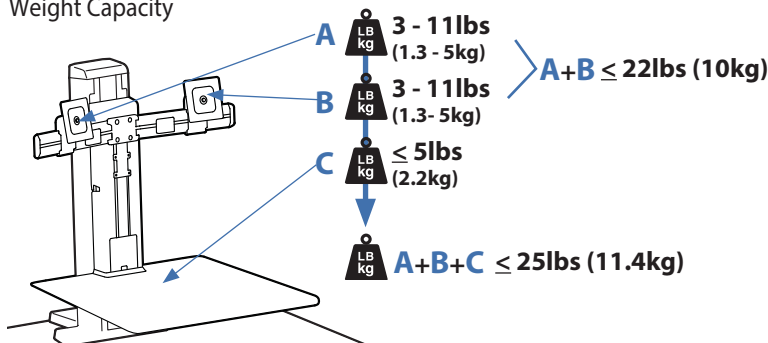

Weight Capacity

© 2014 Ergotron, Inc. rev. 12/12/2017 DIM-WFSRDual Content is subject to change without notification

Americas Sales and Corporate Headquarters

St. Paul, MN USA
(800) 888-8458
+1-651-681-7600
www.ergotron.com
sales@ergotron.com

EMEA Sales

Amersfoort, The Netherlands
+31 33 45 45 600
www.ergotron.com
info.eu@ergotron.com

APAC Sale

Tokyo, Japan
www.ergotron.com
apaccustomerservice@ergotron.com

Worldwide OEM Sales

www.ergotron.com
info.oem@ergotron.com