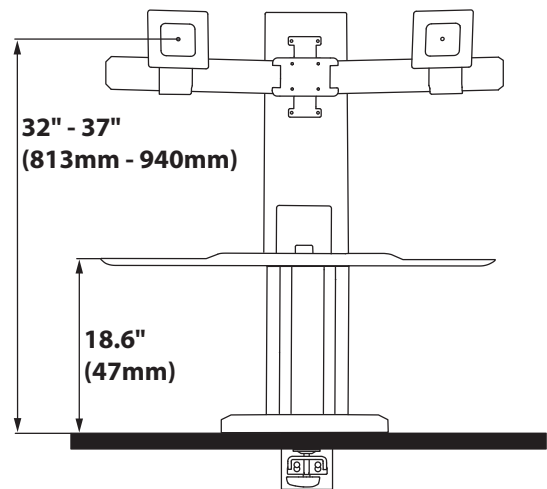

Dimensions

© 2014 Ergotron, Inc. rev. 12/12/2017 DIM-WFSRDual Content is subject to change without notification

Americas Sales and Corporate Headquarters

St. Paul, MN USA
 (800) 888-8458
 +1-651-681-7600
www.ergotron.com
sales@ergotron.com