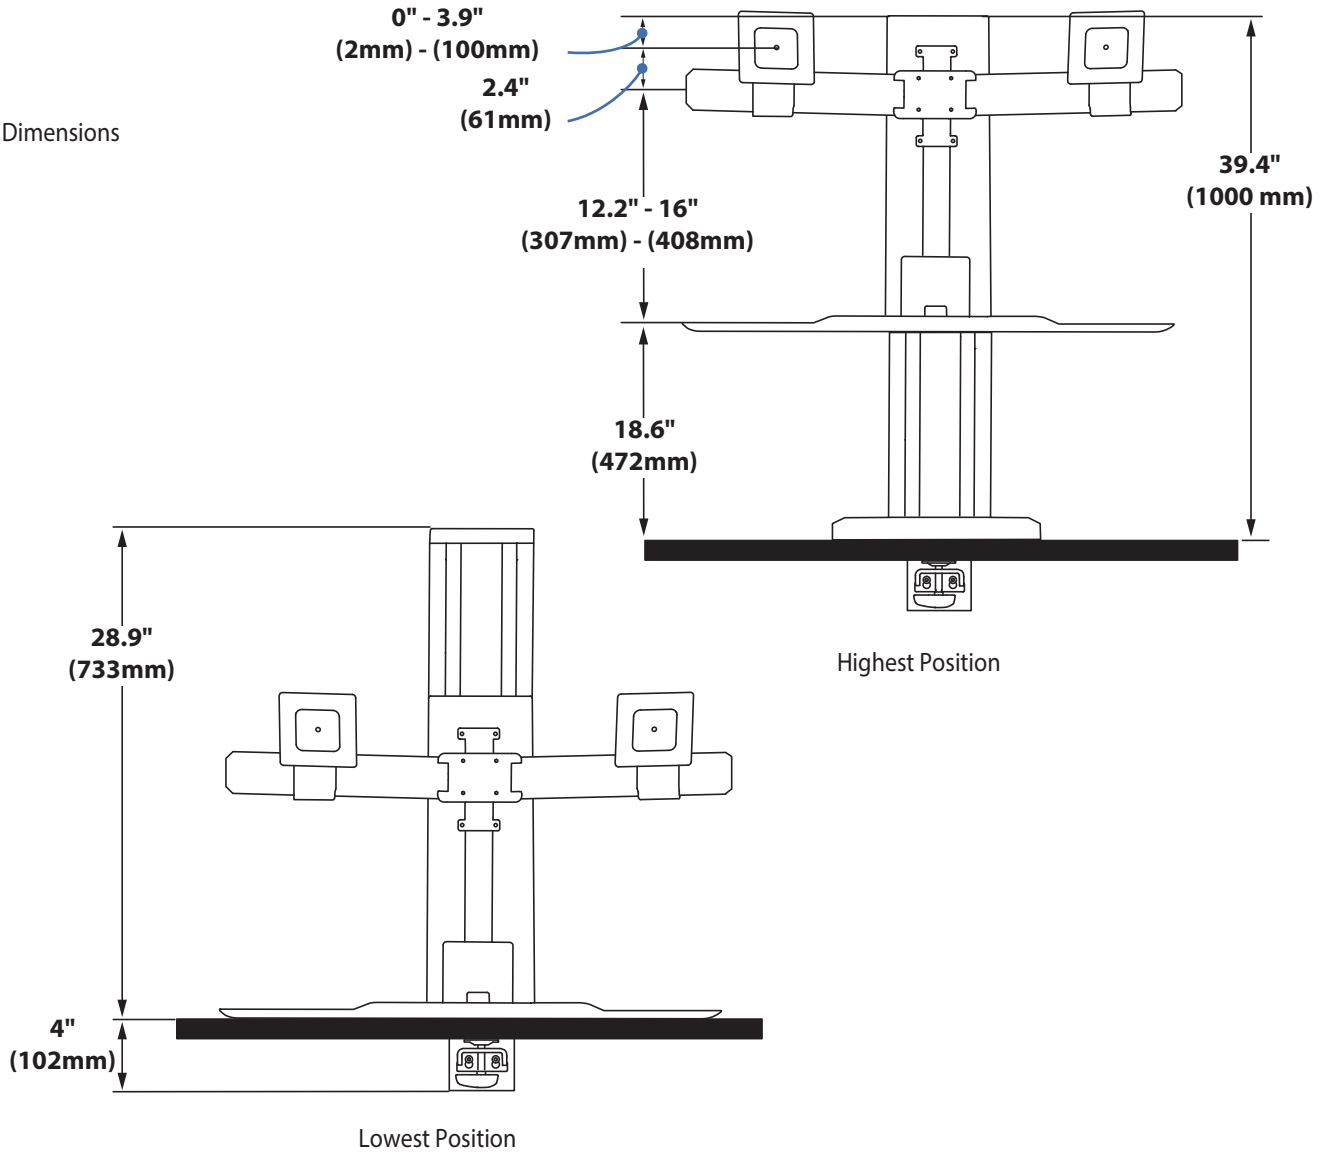

Dimensions