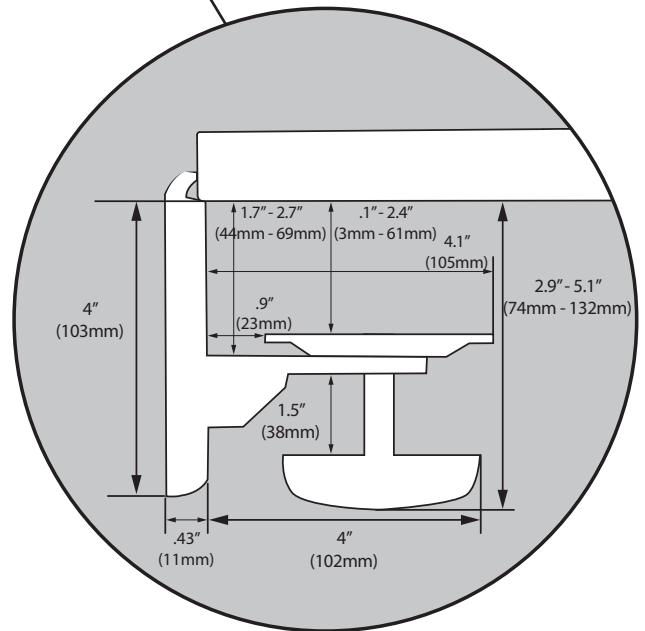

APAC Sale

Tokyo, Japan
 www.ergotron.com
 apaccustomerservice@ergotron.com

Worldwide OEM Sales

www.ergotron.com
 info.oem@ergotron.com

Dimensions

Side View

Top View

© 2014 Ergotron, Inc. rev. 12/12/2017 DIM-WFSRDual Content is subject to change without notification

APAC Sale

Tokyo, Japan
www.ergotron.com
apaccustomerservice@ergotron.com

Worldwide OEM Sales

www.ergotron.com
info.oem@ergotron.com

Range of Motion

Portrait/Landscape rotation stop screw can be installed for 0° rotation.