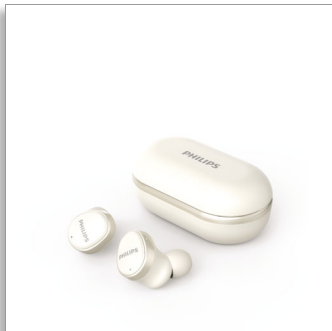

Philips
True Wireless
Headphones

12 mm neodymium drivers

Active noise canceling (ANC)
Secure, comfortable in-ear fit
Up to 29 hours total play time

TAT4556WT

Your music. Your way.

These True wireless headphones with hybrid active noise canceling tune out background noise and give you the clear sound and good bass you want. Enjoy a comfortable fit, IPX4 splash and sweat resistance and 29 hours play time with the case.

Clear sound. Good bass.

- 12 mm neodymium drivers for clear sound and good bass
- Supports AAC code, an extreme high-quality sound source
- Always focused on the music. Hybrid active noise canceling

Extremely convenient. Super comfortable.

- Easy control and pairing
- Secure, comfortable in-ear fit
- Mono mode lets you make calls using a single earbud

Portable charging case. Up to 29 hours play time

- IPX4 splash and sweat resistant
- Portable USB-C charging case. 20 hours extra play time
- 9 hours play time. Charge 10 minutes for an extra hour

Convenience

- Water resistance: IPX4
- Automatic power off
- Mono mode for TWS
- Type of controls: Touch

Design

- Color: White
- Wearing style: In-ear

Power

- Music play time (ANC on): 6 + 15 hr
- Music play time (ANC off): 9 + 20 hr
- Battery type(Earbud): Lithium Polymer (Built-in)
- Battery capacity(Earbud): 55 mAh
- Battery type(Charging case): Lithium Polymer (Built-in)
- Battery capacity(Case): 500 mAh
- Battery life standby time: 80 hr
- Talk time: 9 hr
- Charging time: 2 hr
- Fast charging time: 10 mins for 1 hr
- Number of batteries: 3 pcs
- Battery weight (Total): 11 g
- Rechargeable