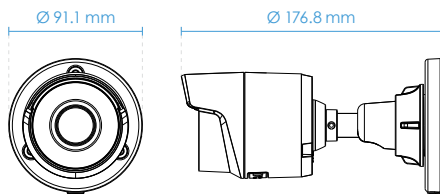

Technical Specifications

Included Accessories

Others Quick installation guide, alignment sticker, screw pack, cable gland

Dimensions

Compatible Accessories

Mounting Kits