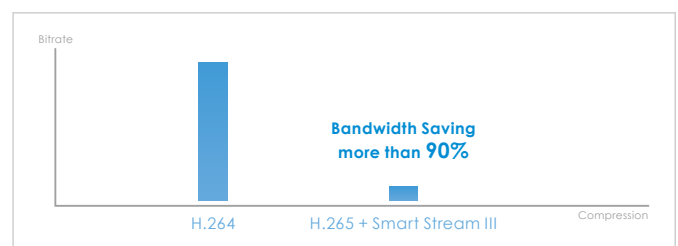

IB9380-H

Bullet Network Camera

5MP • SNV • WDR Pro • Smart IR • 30M IR •
Smart Stream III • IP66

VIVOTEK's IB9380-H is a H.265 outdoor bullet network camera equipped with a 5-Megapixel sensor, enabling resolution of 2560x1920 at 20 fps. Featuring VIVOTEK SNV and WDR Pro technology, the IB9380-H is capable of capturing high-quality imagery in both high contrast and low light environments.

The IB9380-H deploys a 3.6mm lens and is equipped with IR illuminators with a 30-meter effective range for better night visibility. Further, to provide reliable coverage in harsh outdoor environments, the IB9380-H is encased in IP66 and IK10 housing.

* Depending on scenes

Key Features

- H.265 Compression Technology
- 20 fps @ 2560x1920 (WDR Pro on)
- SNV (Supreme Night Visibility) for Low Light Conditions
- WDR Pro for Unparalleled Visibility in Extremely Bright and Dark Environments
- Smart Stream III to Optimize Bandwidth Efficiency
- Built-in IR Illuminators, Effective up to 30 Meters
- Trend Micro IoT Security
- Weather-proof IP66-rated and Vandal-proof IK10-rated Housing
- Built-in MicroSD/SDHC/SDXC Card Slot for On-board Storage