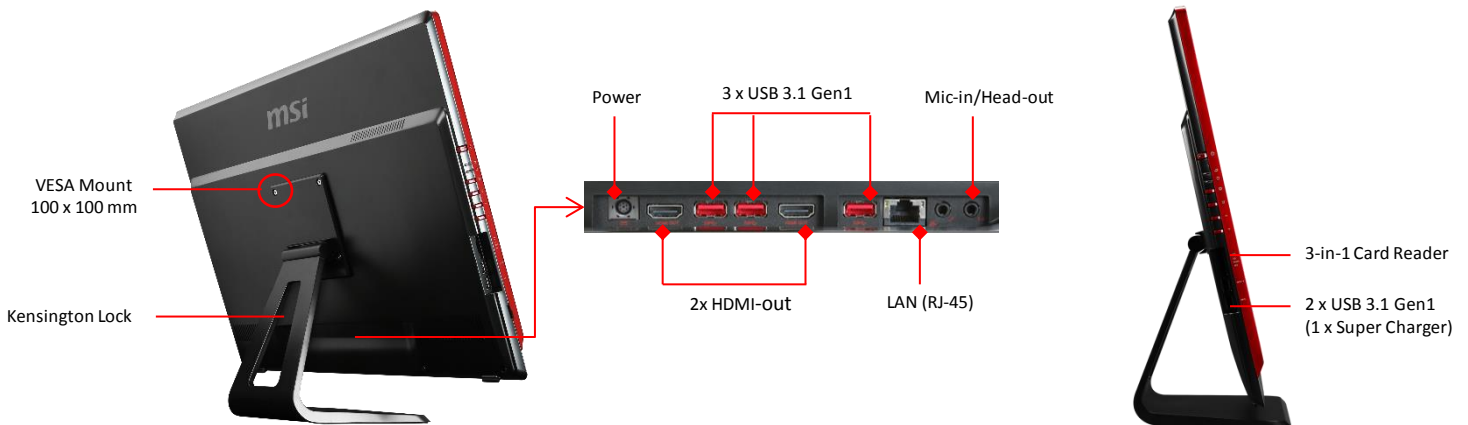

I/O Overview

www.msi.com

msi

Windows 10

Windows 10. Do great things.

Gaming 24T 6QE 4K

Product Name				Gaming 24T 6QE 4K		
Part Number				-		
EAN				-		
System OS				Windows 10		
Processor	Type CPU Frequency / Cache Size CPU FSB/ HT bus / CPU TDP	Intel® Core™ i7-6700HQ 2.6GHz / 6 MB Smart Cache DMI3 : 8000MHz / 45Watt				
Chipset				Intel® HM170		
Touch Panel / Technology				Projected Capacitive Touch Screen		
Monitor	Size	521.28 (H) X 293.22 (V) ,(23.6")				
	Resolution	Glare/ Non-Glare	Display	3840 x 2160	Glare	LED Backlighting
	Brightness	Contrast Ratio	Color	300cd/m2	1000:1	16.7 M
	Response	Pixel Pitch	Viewing Angle	14 ms	0.4525mm x 0.13575 mm	178° Horizontal, 178° Vertical
VGA	Graphic VRAM	NVIDIA® GeForce® GTX™ 960M Gamer Graphics 4GB GDDR5				
Memory	Type Configuration Maximum	DDR4 16GB (8GB x 2), 2133MHz DDR4 SO-DIMM x 2slots Expandable to 32GB				
Storage	HDD / SSD HDD Type / Speed (rpm) Optical Drive	2TB HDD / Support M.2 PCI-E 3.0 (x4) NVMe x 2 or M.2 SATA SSD x 1 2.5" SATA III 7200RPM/5400RPM Tray-in Blu-ray writer				
Audio	Internal Microphone Audio Chipset Speaker	Yes Realtek ALC898 to speaker 2x 5W Speakers with Nahimic Audio Enhancer				
Audio Jack	Mic-in/ Headphone out Line-in/ Line-out	1/1 -				
Communication	Wireless LAN LAN (RJ45) 56K Fax/ Modem (RJ11) Bluetooth	Intel Wireless-AC 3165 Killer E2400 Game Networking (10/100/1000M) - / - Yes, 4.2				
I/O	USB (front/ side/ rear q'ty) Card Reader E-SATA / IEEE 1394 HDMI-in / HDMI-out DisplayPort-in / DisplayPort-out VGA-in / VGA-out	5 (0; USB 3.1 Gen1 x 2, 1 with Super Charger; USB 3.1 Gen1 x3) 3 in 1 (SD, MS, MMC) - / - - / 2 - / - - / -				
Others I/O				-		
Expansion				M.2. x 3: (1)WiFi x1 (2)SSD x2		
TV Tuner				-		
Webcam				Full HD 2.0M-pixel		
Mechanical and Environmental	Operating, Storage Temperature Operating, Storage Humidity Regulatory Compliance	10 - 35°C, -20 - 60° C 40 °c 85% and 0 °c 0% , -20°c~60 °c ; 0%~90% Safety: UL/CB , EMC:CE/FCC/C-TICK/VCCI/BSMI				
Noise				26dBA		
Lock				Kensington Lock		
Wake-on-LAN				YES		
KB / Mouse				Waired Gaming KB/Mouse		
Wall Mount				Support VESA standard (STD 100*100mm)		
Power	AC Adaptor	230W				
Durability	Project Capacitive Touch (MTBF)	-				
Dimension (W x H x D) Weight	Net / Gross Weight	583.6mm*434.3mm*32.4 mm (190.6mm with stand) 10.42 KG / TBD				
Warranty				-		
Accessories				-		