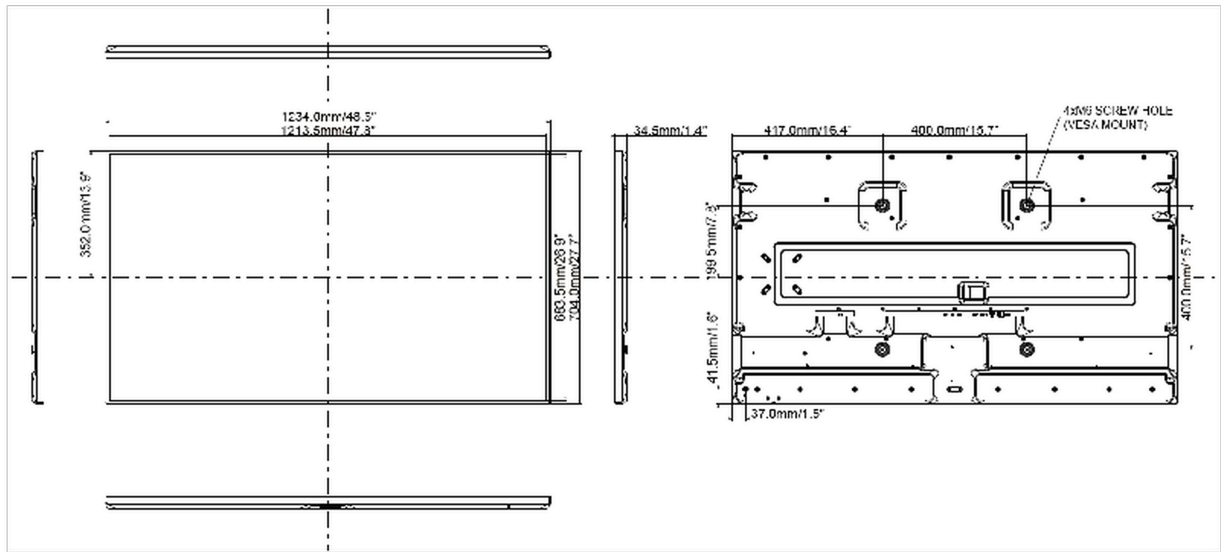

09 DIMENSIONS / WEIGHT

Product dimensions W x H x D	1456 x 831 x 35mm
Box dimensions W x H x D	1640 x 970 x 190mm
Weight (without box)	29kg
Weight (with box)	36kg
EAN code	4948570120512

All trademarks and registered trademarks acknowledged. E & O E. Specification subject to change without notice. All LCD's comply with ISO-9241-307:2008 in connection with pixel defects.