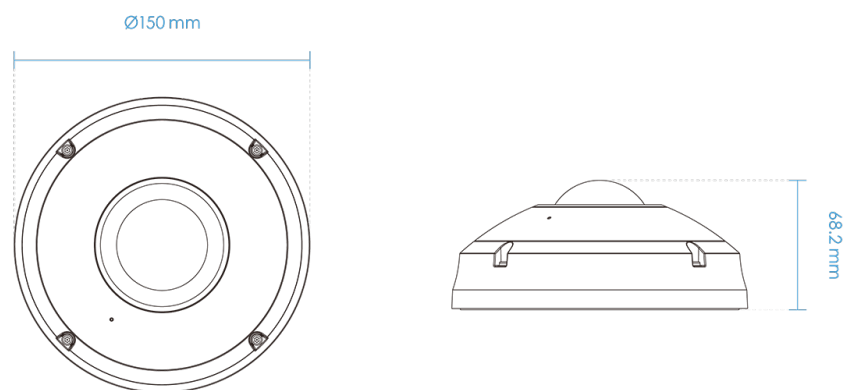

Dimensions

Compatible Accessories

Mounting Kits