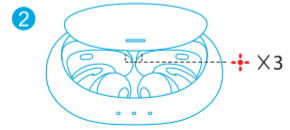

5

RESET

6

Download the Soundcore App for HearID, UI customization and EQ settings.

Google Play and the Google Play logo are trademarks of Google Inc.

Apple and the Apple logo are trademarks of Apple Inc.

7

Customer Service