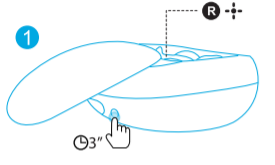

5

RESET

6

Download the Soundcore App for HearID, UI customization and EQ settings.

Google Play and the Google Play logo are trademarks of Google Inc.

Apple and the Apple logo are trademarks of Apple Inc.

7

Customer Service