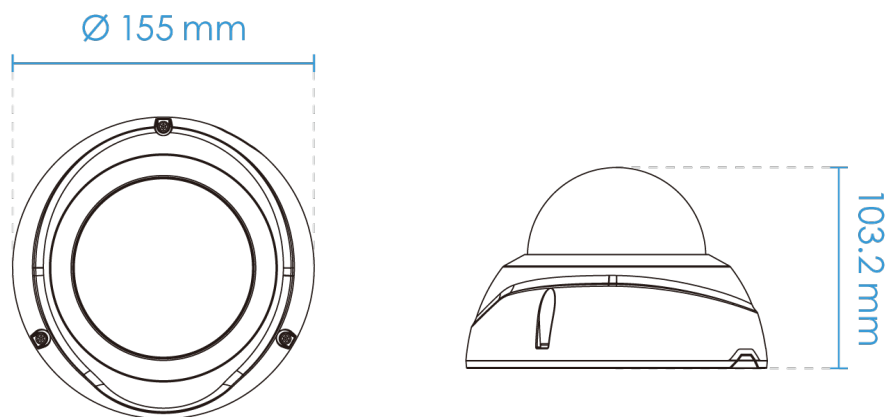

Dimensions

Compatible Accessories

Mounting Kits

Mounting Kits

Mounting Kits

Mounting Kits