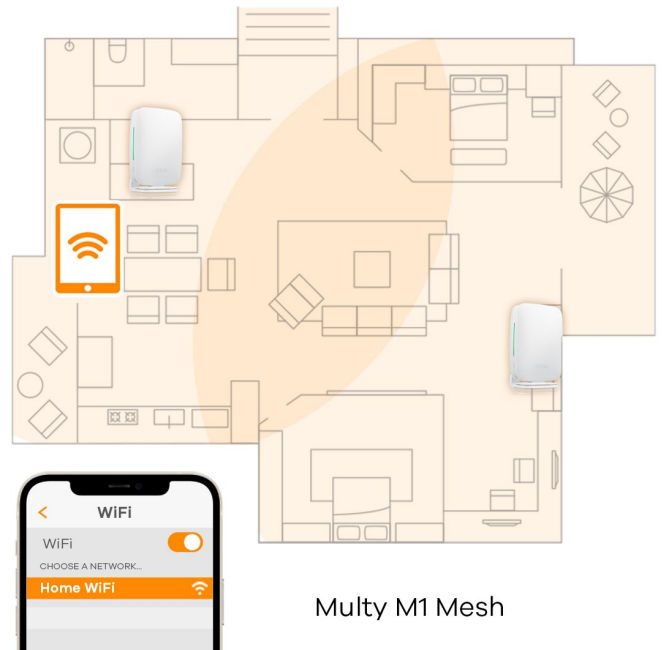

Exceptional WiFi coverage throughout your home

AX1800 WiFi 6 optimized efficiency and throughput

Flexible wired and wireless connection

Hassle-free installation and management with Multy APP

Designed to be mounted anywhere

Amazon Alexa Voice Control

Benefits

Optimized Mesh powered by WiFi 6

Multy M1 is powered by the latest WiFi 6 technology, with 4 times of data efficiency and capacity improvement to serve more connected networking devices. Offers insanely fast WiFi throughput for improved gaming, streaming, and smart home experience.

One WiFi name for seamless roaming

Multy M1 creates a single wireless network name and password, allowing you to roam, work and play freely throughout your home without the need to reconnect to another network.