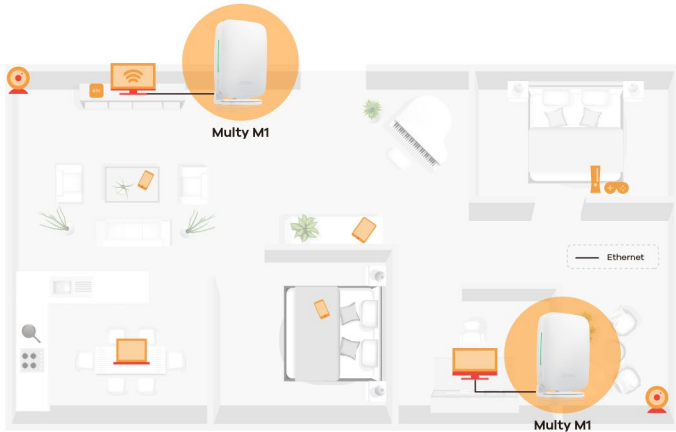

Exceptional WiFi coverage throughout your home

AX1800 WiFi 6 optimized efficiency and throughput

Flexible wired and wireless connection

Hassle-free installation and management with Multy APP

Designed to be mounted anywhere

One WiFi name for seamless roaming

Multy M1 creates a single wireless network name and password, allowing you to roam, work and play freely throughout your home without the need to reconnect to another network.