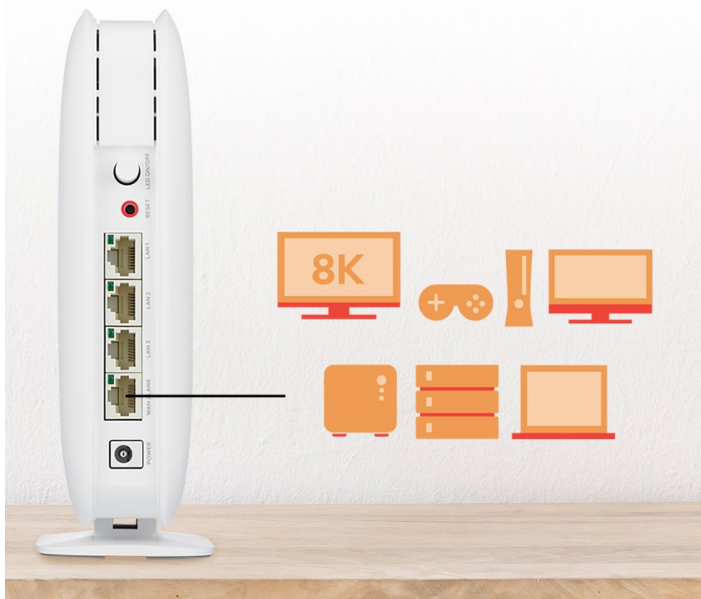

WiFi 6 Technology heralds a new era

Multy M1 is powered with the latest WiFi 6 technology which has been designed to offer faster and efficient connections especially in device dense environments. Featuring the Multy app, an intuitive tool allowing you to view your home network, set parental controls, configure WiFi, and much more.

Amazon Alexa Voice Control

Benefits

Optimized Mesh powered by WiFi 6

Multy M1 is powered by the latest WiFi 6 technology, with 4 times of data efficiency and capacity improvement to serve more connected networking devices. Offers insanely fast WiFi throughput for improved gaming, streaming, and smart home experience.

One WiFi name for seamless roaming

Multy M1 creates a single wireless network name and password, allowing you to roam, work and play freely throughout your home without the need to reconnect to another network.

Flexible wired and wireless connection

Operate your local network at full capacity with Gigabit solution! Each Multy M1 device equipped with four gigabit Ethernet LAN ports, which can be used to connect to more devices like media servers, NAS storage devices, switches, and other Smart Home devices.