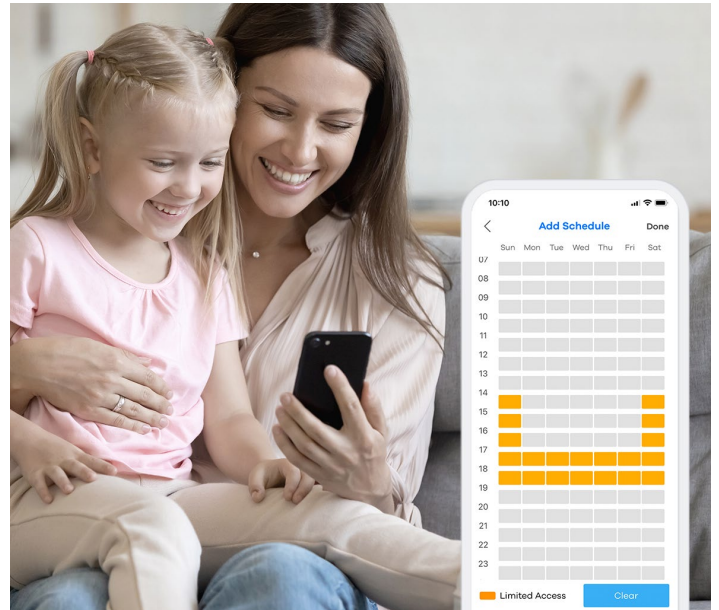

Mount your Multy anywhere you like

Place Multy nodes across your home in corridors, kitchen, rooms, and more. Place it anywhere in your home, Multy M1 is designed for all your decoration needs!

Faster to setup, simpler to manage

One Zyxel Multy app does it all, giving you full control over everything that happens on your network, anytime and anywhere! Simply follow the on-screen instructions. the app will take care of the rest, getting your network up and running in minutes.

Safeguard your kids for internet safety

- Block or allow specific group based on time schedule.
- Flexible override Internet access for specific device group
- Set Internet limitation for your child.
- Support intervals in schedule settings and timer