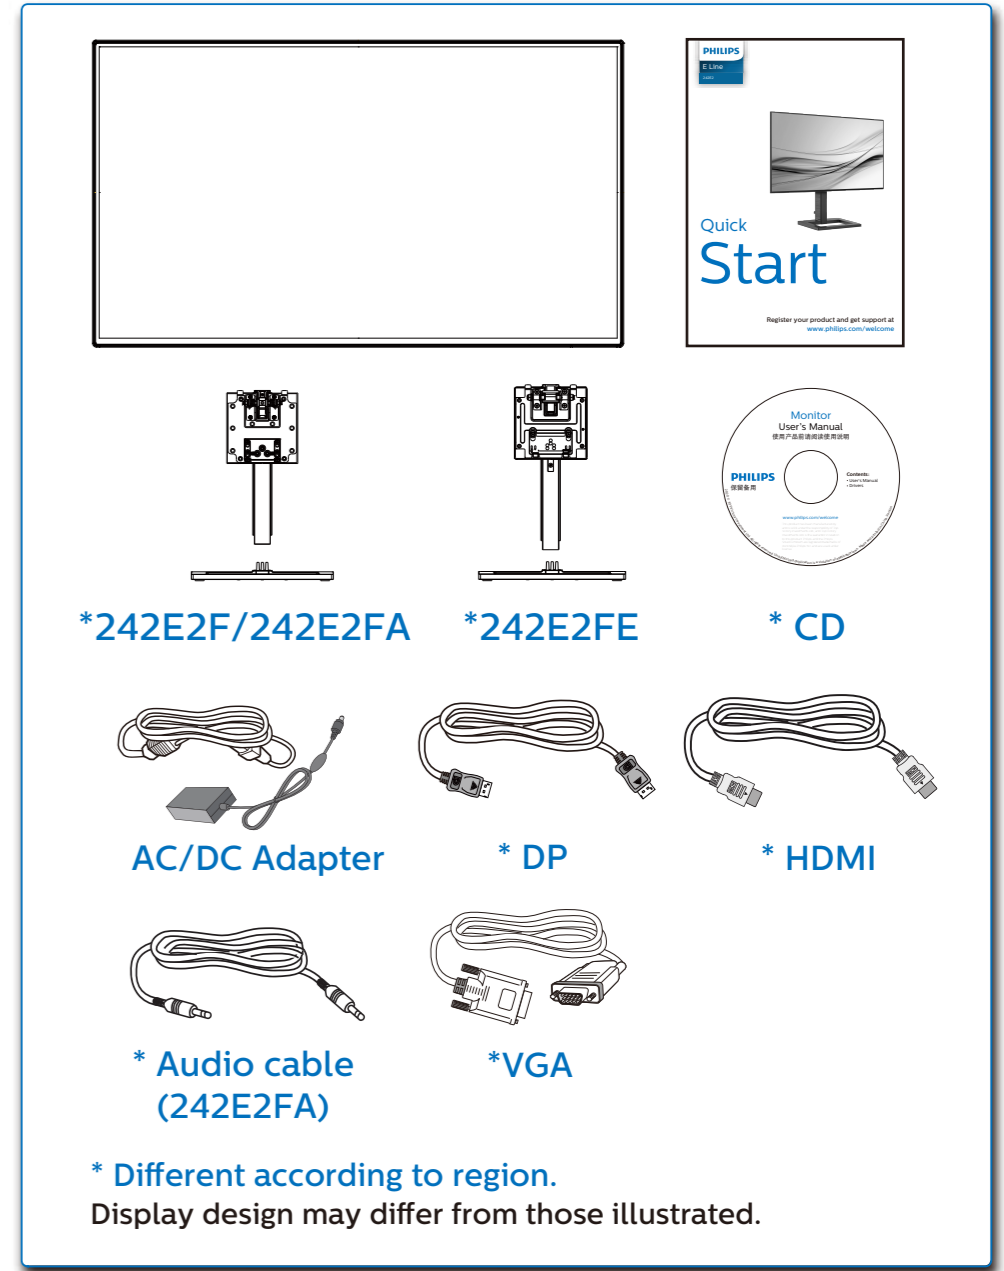

4