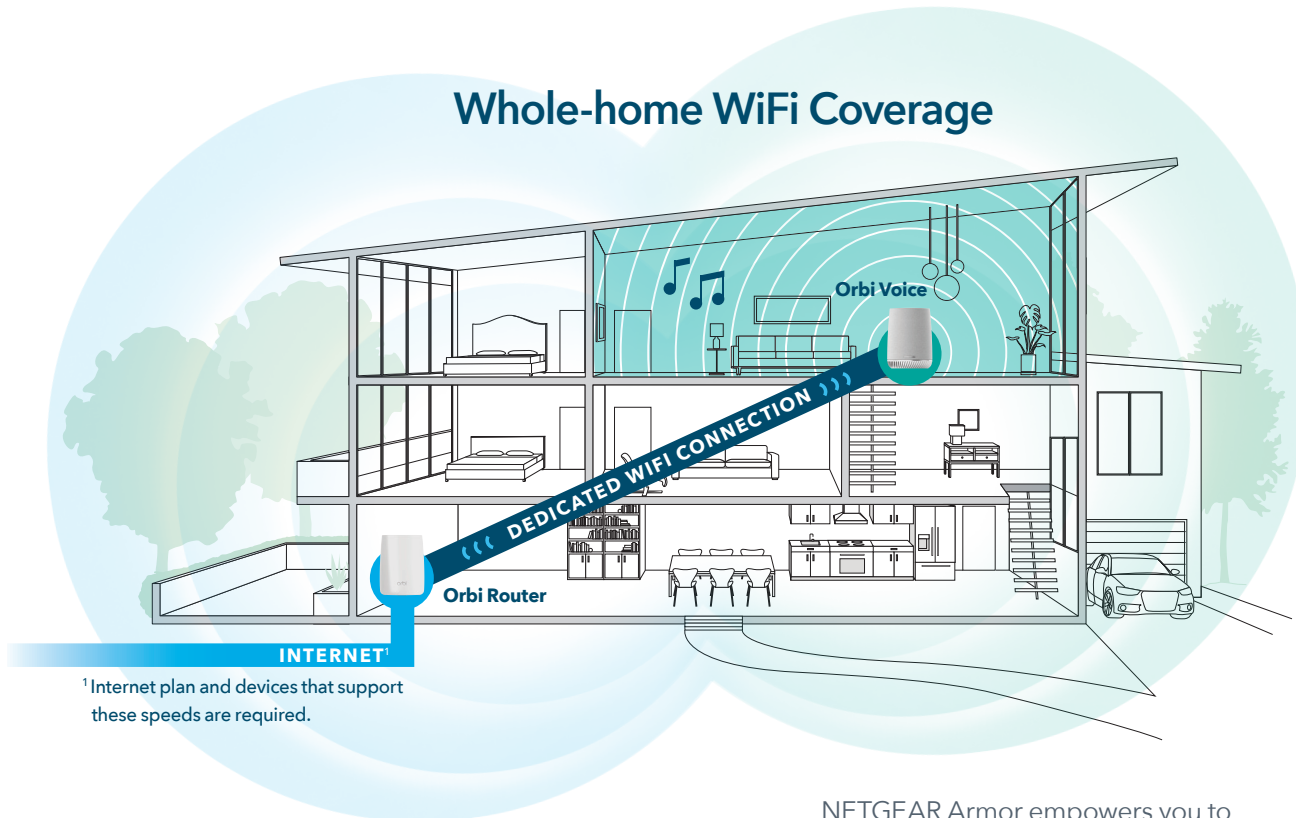

Overview

Orbi™ Mesh WiFi System with Orbi Voice delivers whole home WiFi with a superior smart speaker experience. Tri-band Mesh WiFi brings high-performance WiFi throughout your home without buffering and dead zones. With Amazon Alexa™ built-in you can voice control your music and your smart home. This system now includes NETGEAR Armor™, advanced cyber security for all your devices.

Better 4K Streaming.

The dedicated WiFi backhaul creates better 4K HD streaming & gaming, even as you connect more devices.

Circle® Smart Parental Controls.

The smart way for families to manage content and time online, on any device.

One WiFi Name & Smart Roaming.

Enjoy the convenience of a single WiFi name with seamless connectivity for your whole home.

**Music services may vary by region.

House Diagram

Whole-home WiFi Coverage

NETGEAR Armor empowers you to eliminate vulnerabilities or simply know the status of your home network and devices, anytime, anywhere. Get instant notifications when malicious threats are detected, block unknown devices from joining your Orbi home network or take action on vulnerabilities as they are discovered easily through the Orbi App.