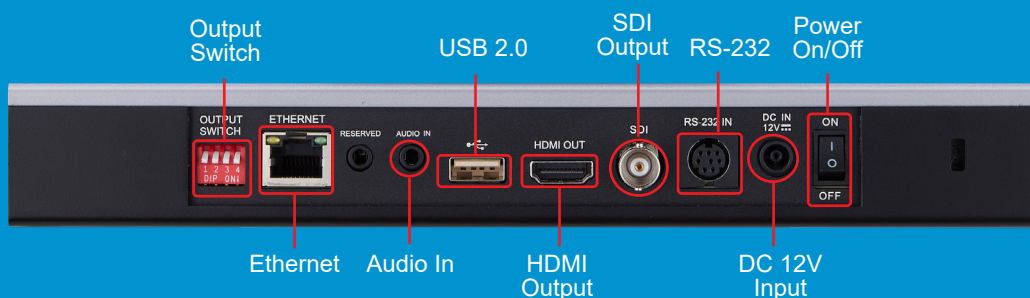

Product Specifications

Sensor	PTZ Camera: 1/2.8" 2.13MP CMOS Panoramic Camera: 1/2.5" 8.57MP CMOS
Video Format	Resolution: 1080p / 720p Frame Rate : 60 / 50 / 30 / 25
Video Output (HD) Interface	HDMI / SDI / USB2.0 / Ethernet
Optical Zoom	20x
Digital Zoom	12x
Viewing Angle	PTZ Camera: 71° Panoramic Camera: 112°
Panning Angle	+90 ~ -90°
Panning Speed	100°/sec
Tilting Angle	+90 ~ -30°
Tilting Speed	80°/sec
Auto-Tracking	Yes
Auto-Switching	Yes
Aperture	F1.6 ~ F3.5
Focal Length	4.9mm ~ 94mm
Shutter Speed	1/60 ~ 1/10,000
Minimum Object Distance	500mm
Video S/N Ratio	> 40dB
Minimum Illumination	1.0Lux @ (F1.6, AGC ON)
Focus System	Auto / Manual
Gain Control	Auto / Manual
White Balance	Auto / Manual

Exposure Control	Auto / Manual
WDR	Yes
2D NR	Yes
3D NR	Yes
Preset Positions	256
Multiple Video Stream	1 x PTZ Camera Main Stream 1 x Panoramic Camera Main Stream 1 x PTZ Camera Sub Stream
Audio Compression Format	AAC
Control Interface	RS-232 / Ethernet
Control Protocol	VISCA / VISCA over IP
PoE	PoE+ (IEEE802.3at)
Video Stream	RTSP / RTMP / RTMPS
Video Compression	HEVC / H.264 / MJPEG
Audio Input	Line In (Phone Jack 3.5mm x1)
Audio Output	Ethernet / USB
IR Receiver	Yes
IR Remote Control	Yes
DC In	12V
Power Consumption	PoE: 17W DC In: 16W
Weight	3.1lbs (1.4 kg)
Dimensions	9.6" x 5.7" x 6.5" (245 x 145 x 165 mm)

I/O CONNECTIONS

Lumens®

Lumens Integration, Inc.
4116 Clipper Court
Fremont, CA, 94538
Phone: +1-888-542-3235
Fax: +1-510-252-1389

Lumens Europe
De Nayerstraat 17 9470
Denderleeuw Belgium
Phone: +32-473-58-38-95
Fax: +32-2-452-76-00

www.MyLumens.com