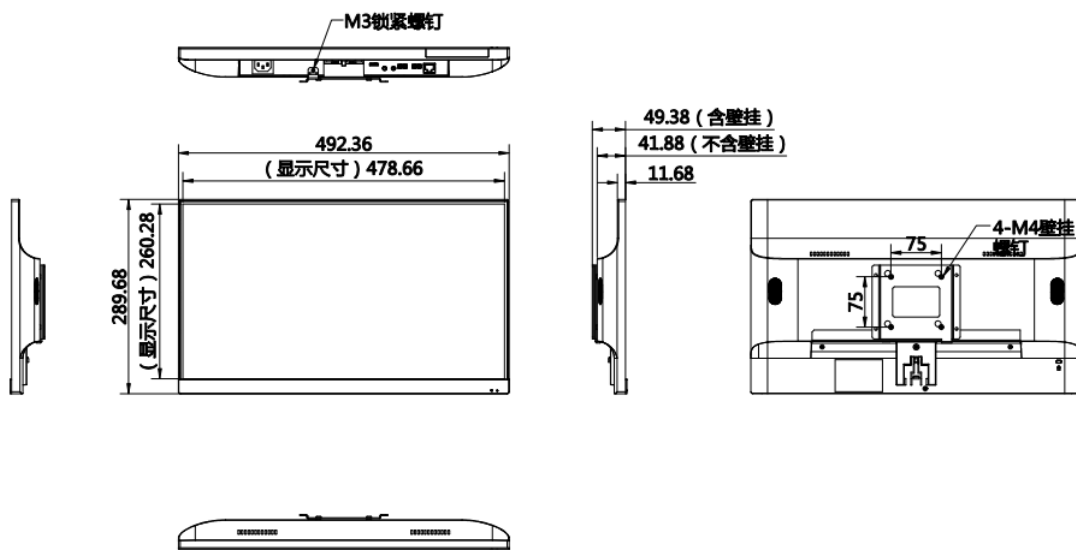

Dimension

Distributed by

HIKVISION®

Headquarters

No.555 Qianmo Road, Binjiang District,
Hangzhou 310051, China
T +86-571-8807-5998
overseasbusiness@hikvision.com

Hikvision USA
T +1-909-895-0400
sales.usa@hikvision.com

Hikvision Australia
T +61-2-8599-4233
salesau@hikvision.com

Hikvision India
T +91-22-28469900
sales@pramahikvision.com

Hikvision Canada
T +1-866-200-6690
sales.canada@hikvision.com

Hikvision Thailand
T +662-275-9949
sales.thailand@hikvision.com

Hikvision Europe
T +31-23-5542770
sales.eu@hikvision.com

Hikvision Italy
T +39-0438-6902
info.it@hikvision.com

Hikvision Brazil
T +55 11 3318-0050
Latam.support@hikvision.com

Hikvision Turkey
T +90 (216)521 7070- 7074
sales.tr@hikvision.com

Hikvision Malaysia
T +601-7652-2413
sales.my@hikvision.com

Hikvision UK & Ireland
T +01628-902140
sales.uk@hikvision.com

Hikvision South Africa
Tel: +27 (10) 0351172
sale.africa@hikvision.com

Hikvision France
T +33(0)1-85-330-450
info.fr@hikvision.com

Hikvision Kazakhstan
T +7-727-9730667
nikia.panfilov@hikvision.ru

Hikvision Vietnam
T +84-974270888
sales.vt@hikvision.com

Hikvision UAE
T +971-4-4432090
salesme@hikvision.com

Hikvision Singapore
T +65-6684-4718
sg@hikvision.com

Hikvision Spain
T +34-91-737-16-55
info.es@hikvision.com

Hikvision Tashkent
T +99-87-1238-9438
uzb@hikvision.ru

Hikvision Hong Kong
T +852-2151-1761
info.hk@hikvision.com

Hikvision Russia
T +7-495-669-67-99
saleru@hikvision.com

Hikvision Korea
T +82-(0)31-731-8817
sales.korea@hikvision.com

Hikvision Poland
T +48-22-460-01-50
info.pl@hikvision.com

Hikvision Indonesia
T +62-21-2933759
Sales.Indonesia@hikvision.com