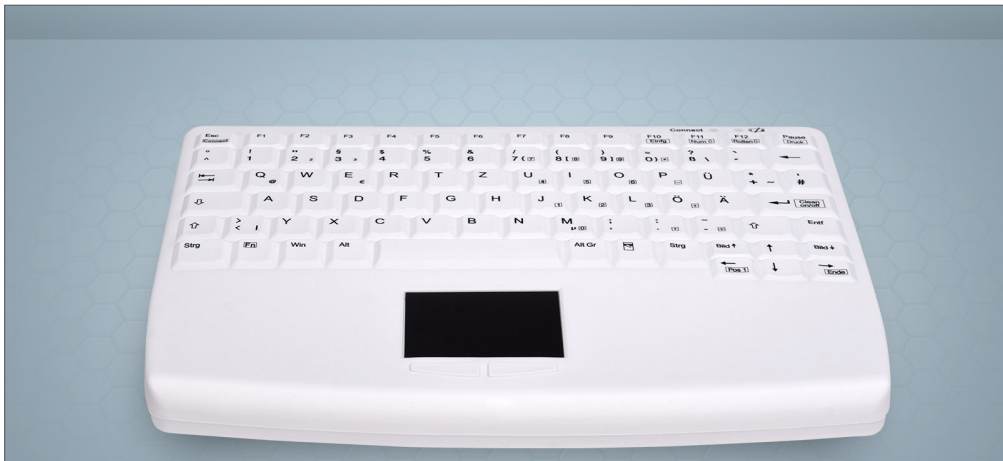

SANITIZABLE KEYBOARD WITH INTEGRATED TOUCHPAD

AK-4450 SERIES MEDICAL KEY

FEATURES & BENEFITS

- + Compact, Hygiene Keyboard for Clinical Wipe Disinfection
- + Clinical Wipe Disinfection with all common Disinfectants according to German Guidelines VAH/DGHM
- + Utmost Writing Comfort by Scissors Balancing Technology
- + Heavy Duty Type Writing in Hygiene Critical Applications
- + Fully Sealed Membrane for Protection Class IP68
- + Clean-Function allows to switch off Keys during Cleaning Process
- + Industrial Version (without Silicon Cover) available
- + Option:
 - Wireless: Fully Sealed IP68
 - Bluetooth: Fully Sealed IP68

TECHNICAL DATA

Compatibility	x	x	x	All systems supporting USB or Bluetooth resp. PS/2 keyboards
Temperature Range	x	x	x	Storage -20° to +60°C; Operation 0° to +50°C
Key Membrane	x	x	x	Fully Sealed IP68
Interface		x		USB 1.1 (Low Power Device)
	x			USB Nano Dongle
			x	Bluetooth 4.2
Supply Voltage	x			4.5V via 3x AAA-Batteries
		x		5V +/-5%/-10% through USB Port resp. 5V +/-5% through PS/2 Port
			x	6V via 4x AA Batteries
Current Consumption	x		x	Up to 10mA (USB Low Power Device) / USB Type A (USB Dongle)/Bluetooth Effective Range appr. 10m (2,4 GHz RF)
		x		Appr. 100mA (USB: Low Power Device) / USB Type A
Dimensions		x		Appr. 286 x 208 x 33 mm, Weight: appr. 824g
	x			Appr. 286 x 208 x 26 mm, Weight: appr. 753g
			x	Appr. 286 x 208 x 24mm, Weight: appr. 604g
LED Status Indicators	x		x	Pair (shows pairing mode is activated), low power (batteries are low)
		x		Caps Lock, Num Lock
Key Travel / Key Actuation Force	x	x	x	Ca. 2,5 +/- 0,5 mm / ca. 60g - similar to Notebook-Keyboards
Agency Approvals	x	x		CE, RoHS, FCC Test Report, EN-60601-1-2*