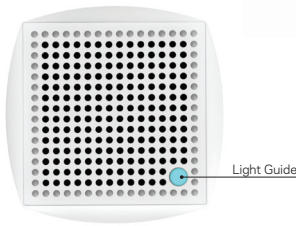

Top

Package Includes:

1-pack (WHW0101 US)

- Linksys Velop
- Ethernet cable
- Power adapter
- Quick Start Guide
- Printed Documentation

2-pack (WHW0102 US)

- Linksys Velop (x2)
- Ethernet cable (x1)
- Power adapter (x2)
- Quick Start Guide
- Printed Documentation

3-pack (WHW0103 US)

- Linksys Velop (x3)
- Ethernet cable (x1)
- Power adapter (x3)
- Quick Start Guide
- Printed Documentation

Tech Specs:

Wi-Fi Mesh Connectivity for Seamless Wi-Fi and Simultaneous Streaming

Wi-Fi AC1300 (867 + 400 Mbps)* with MU-MIMO
2.4 GHz radio - 400 Mbps*
5 GHz radio 1 - 867 Mbps*
Simultaneous Dual-Band
IEEE 802.11b/g/n - 2.4 GHz - 256 QAM support
IEEE 802.11a/n/ac - 5 GHz
Beamforming - Beamforming for 2.4 GHz and 5GHz bands
Seamless roaming technology

Processor and Memory for Faster Processing

716 MHz Quad Core
256 MB Flash and 256 MB SDRAM

Antenna for Expanded Coverage

Two Dual-Band antennas and high powered amplifiers

Wired Connectivity for WAN and LAN Connectivity

Two auto-sensing Gigabit Ethernet ports for WAN and/LAN connection

Bluetooth 4.1/LE for Secure and Easy App Based Set-up

Security

WPA2 personal wireless encryption

Dimensions - Smaller Footprint to Blend into Your Home

3.16 inch Square base
5.5 inch from top to bottom

Required for set-up - Simple and secured App Based Set-up

Mobile devices with Android 4.0.3 or iOS 8 and higher