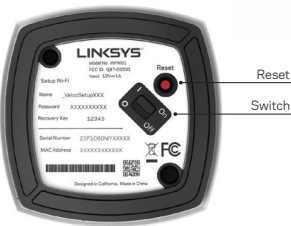

Bottom

Package Includes:

1-pack (WHW0101 US)

- Linksys Velop
- Ethernet cable
- Power adapter
- Quick Start Guide
- Printed Documentation

2-pack (WHW0102 US)

- Linksys Velop (x2)
- Ethernet cable (x1)
- Power adapter (x2)
- Quick Start Guide
- Printed Documentation

3-pack (WHW0103 US)

- Linksys Velop (x3)
- Ethernet cable (x1)
- Power adapter (x3)
- Quick Start Guide
- Printed Documentation

Tech Specs:

Wi-Fi Mesh Connectivity for Seamless Wi-Fi and Simultaneous Streaming

Wi-Fi AC1300 (867 + 400 Mbps)* with MU-MIMO
2.4 GHz radio - 400 Mbps*
5 GHz radio 1 - 867 Mbps*
Simultaneous Dual-Band
IEEE 802.11b/g/n - 2.4 GHz - 256 QAM support
IEEE 802.11a/n/ac - 5 GHz
Beamforming - Beamforming for 2.4 GHz and 5GHz bands
Seamless roaming technology

Processor and Memory for Faster Processing

716 MHz Quad Core
256 MB Flash and 256 MB SDRAM

Antenna for Expanded Coverage

Two Dual-Band antennas and high powered amplifiers

Wired Connectivity for WAN and LAN Connectivity

Two auto-sensing Gigabit Ethernet ports for WAN and/LAN connection

Bluetooth 4.1/LE for Secure and Easy App Based Set-up

Security

WPA2 personal wireless encryption

Dimensions - Smaller Footprint to Blend into Your Home

3.16 inch Square base
5.5 inch from top to bottom

Required for set-up - Simple and secured App Based Set-up

Mobile devices with Android 4.0.3 or iOS 8 and higher