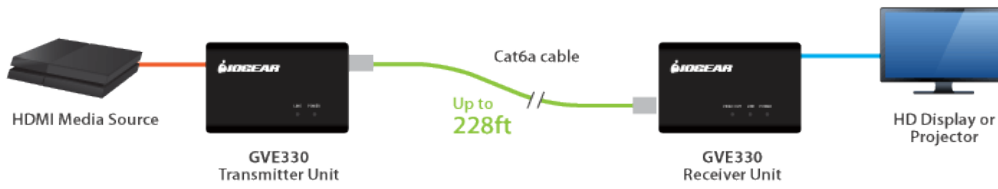

HDBaseT HDMI Extender

GVE330

- HDMI extender for long distance audio/video transmissions
- Use a single Cat5e/Cat6/Cat6a cable to transmit A/V data using HDBaseT technology
- Keep your DVR/Set-top box, Blu-ray player or computer out of sight and place your HDTV, HD projector or HD display up to 228ft away*
- Supports 3D, Deep Color and 4K image resolutions
- HDCP compliant
- Dolby® True HD and DTS-HD Master Audio pass through support
- Rack mount kit included
- Durable metal casing

* Note: Extension range may vary with different devices and Cat5e/Cat6/Cat6a cables

HDMI Extender over Ethernet

On average, traditional HDMI cables have distance limitations of transmitting an HDMI signal longer than 25ft. With IOGEAR's HDBaseT HDMI Extender Kit, HDMI audio and video signals can be transmitted up to 228ft using a single solid Cat6a cable. The HDMI extender kit consists of a local transmitter unit and remote receiver unit connected using a single solid Ethernet cable. This HDMI extender kit provides a low-cost and reliable solution of distributing HDMI over long distances that traditional cables are unable to address. Using existing Cat5e/Cat6/Cat6a infrastructure, HDBaseT technology allows for single cable installation avoiding the hassle of running multiple cables and reducing potential failure points. This plug-n-play solution is compatible with any operating system and requires no additional drivers or software.

www.iogear.com

- Connect the Transmitter Unit to HD media source
- Extend up to 228ft using a single Cat6a cable
- Connect the Receiver Unit to HD display or projector

Product Requirements

1. Display
 - 1 HDMI Input
2. Media Source
 - 1 HDMI Output
4. Cables*
 - 1 x Cat5e/Cat6/Cat6a cable
 - 2 x HDMI cables
6. *Cables not included