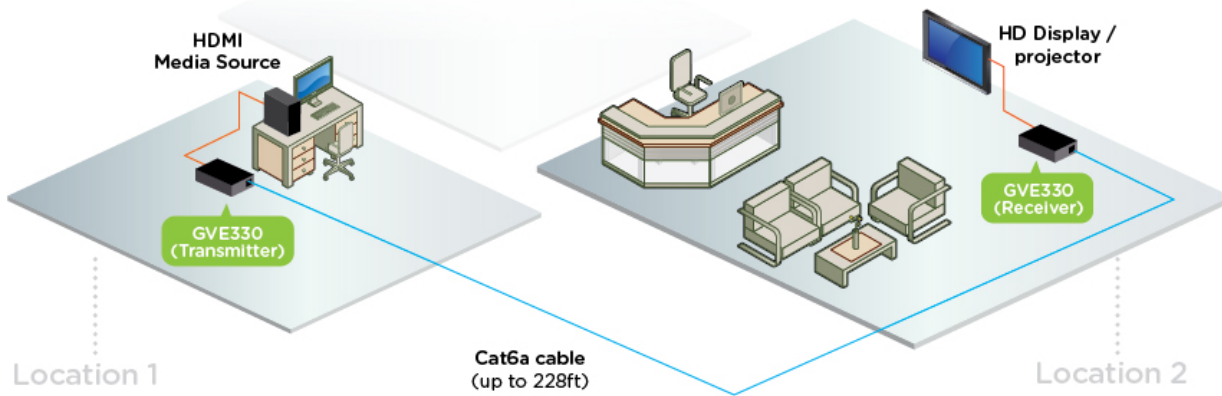

HDBaseT HDMI Extender

GVE330

- HDMI extender for long distance audio/video transmissions
- Use a single Cat5e/Cat6/Cat6a cable to transmit A/V data using HDBaseT technology
- Keep your DVR/Set-top box, Blu-ray player or computer out of sight and place your HDTV, HD projector or HD display up to 228ft away*
- Supports 3D, Deep Color and 4K image resolutions
- HDCP compliant
- Dolby® True HD and DTS-HD Master Audio pass through support
- Rack mount kit included
- Durable metal casing

* Note: Extension range may vary with different devices and Cat5e/Cat6/Cat6a cables

HDMI Extender over Ethernet

On average, traditional HDMI cables have distance limitations of transmitting an HDMI signal longer than 25ft. With IOGEAR's HDBaseT HDMI Extender Kit, HDMI audio and video signals can be transmitted up to 228ft using a single solid Cat6a cable. The HDMI extender kit consists of a local transmitter unit and remote receiver unit connected using a single solid Ethernet cable. This HDMI extender kit provides a low-cost and reliable solution of distributing HDMI over long distances that traditional cables are unable to address. Using existing Cat5e/Cat6/Cat6a infrastructure, HDBaseT technology allows for single cable installation avoiding the hassle of running multiple cables and reducing potential failure points. This plug-n-play solution is compatible with any operating system and requires no additional drivers or software.

www.iogear.com

- Connect the Transmitter Unit to HD media source
- Extend up to 228ft using a single Cat6a cable
- Connect the Receiver Unit to HD display or projector

Product Requirements

1. Display
 - 1 HDMI Input
2. Media Source
 - 1 HDMI Output
4. Cables*
 - 1 x Cat5e/Cat6/Cat6a cable
 - 2 x HDMI cables
6. *Cables not included