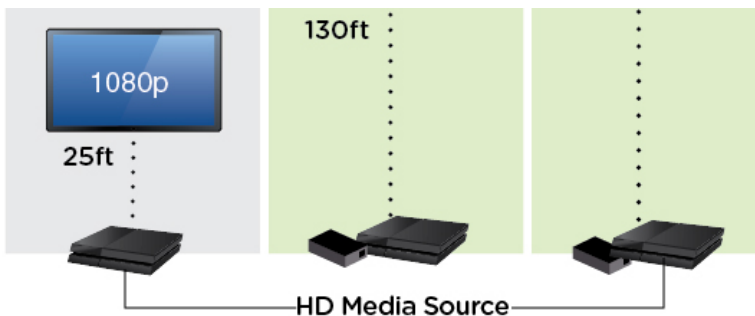

www.iogear.com

GVE330

© 2016 IOGEAR®
IOGEAR, the IOGEAR logo, are trademarks or registered trademarks of IOGEAR. Microsoft and Windows are registered trademarks of Microsoft Corporation. All other brand and product names are trademarks or registered trademarks of their respective holders. IOGEAR makes no warranty of any kind with regards to the information presented in this document. All information furnished here is for informational purposes only and is subject to change without notice. IOGEAR assumes no responsibility for any inaccuracies or errors that may appear in this document.