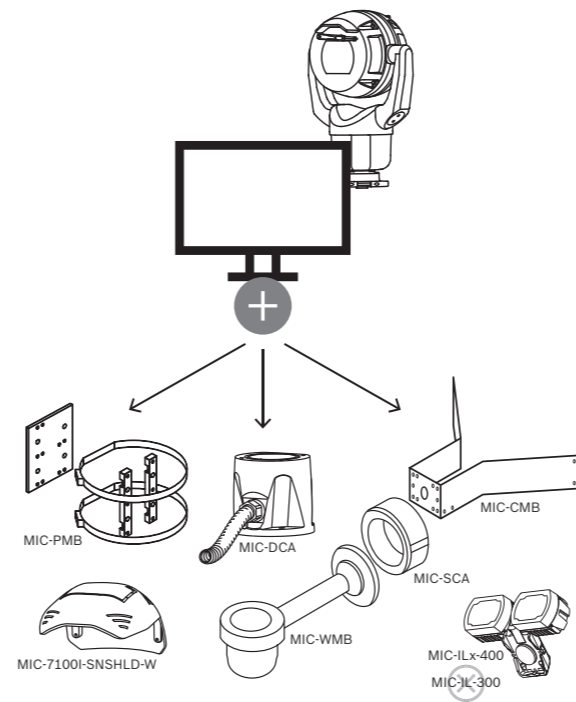

1 |

2 |

3 |

4 |

5 |

6 |

7 |

8 |

9 |

10 |

**MIC IP starlight 7100i | MIC IP ultra 7100i**  
 MIC-7504-Z12xR | MIC-7522-Z30x |  
 MIC-7522-Z30xR

en Quick Installation Guide

**Bosch Security Systems B.V.**  
 Torenallee 49  
 5617 BA Eindhoven  
 The Netherlands  
[www.boschsecurity.com](http://www.boschsecurity.com)  
 © Bosch Security Systems B.V., 2019