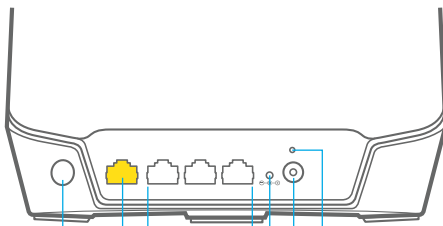

# Overview

Orbi Router

Orbi Satellite

- 1 Sync Button
- 2 Internet Port
- 3 Ethernet Ports
- 4 Power LED
- 5 Power Connector
- 6 Reset Button