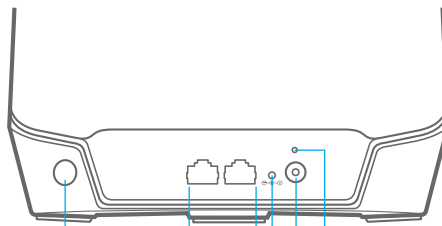

# Overview

Orbi Router

Orbi Satellite

- 1 Sync Button
- 2 Internet Port
- 3 Ethernet Ports
- 4 Power LED
- 5 Power Connector
- 6 Reset Button