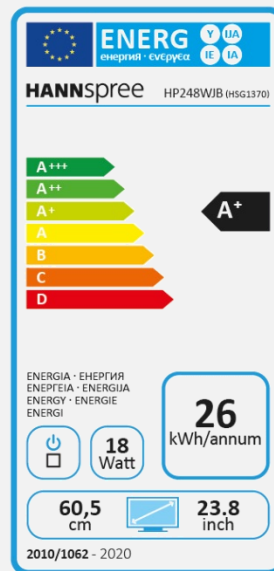

### ERGONOMIC FEATURES

Height  
Adjust.  
Stand

Pivot

Tilt

Swivel

Display Size	60,54 cm / 23.8" Diagonal
Panel Type	TFT – LED Backlight
Aspect Ratio	16:9
Resolution (H x V)	1920 x 1080 Full HD
Brightness (Typ.)	350cd/m <sup>2</sup>
Contrast (Typ.)	3000:1 (Typical)
Contrast (Active)	10.000.000:1 (Active)
Viewing Angle L/R; U/D	178° H / 178° V (CR >10)
Response Time	5 msec
Pixel Pitch	0,2745 (H) x 0,2745 (V) mm
Panel Surface	Anti-Glare
Display Colors	16.7M Colors
Horizontal Frequency	30 ~ 83 kHz
Vertical Frequency	60 ~ 75 Hz
Max Display Frequency	1920 x 1080 @ 60Hz
Input 1	VGA D-Sub
Input 2	HDMI 1.4
Input 3	DP 1.2
USB	USB 3.0 HUB (1 up, 2 down)
Speakers	2W x 2, 4Ω,, Earphone Jack; Audio-In
Power Consumption	On: 18W; Stand-by: 0,26W; Off: 0,24W
AC Power Range	External PSU DC: 12V – 2.5A Input: AC 100 ~ 240 Volt; 50 ~ 60 Hz
Product Dimensions	541 x 175 x 354~484 with stand mm (W x D x H) 541 x 54 x 324 without stand mm (W x D x H)
Packing Dimensions	700 x 200 x 400 mm (W x D x H) (TBC)
Net / Gross Weight	6.8 Kgs / 8.8 Kgs (±0.3KG) (TBC)

VESA Mounting	75 x 75 mm
Monitor Stand	Height Adjustable Stand (130 ± 3 mm range)
Tilt / Kensington Lock	-5° ~ +23° (±2°) / Yes
Pivot / Swivel	Yes + / - 90° / Left: 45° - Right: 45°
Controls	Power, Rocker
Color	5500, 6500, 9300, User Modes
Preset Mode	PC, Movie, Game, ECO Modes
On Screen Display	7 OSD Languages
Extra Features	<ul style="list-style-type: none"> <li>Built-in Webcam 5Mpixel High Definition with "Pop-up" design for privacy</li> <li>Built-in Microphone</li> <li>Built-in Speakers</li> <li>Built-in USB 3.0 HUB 1 upstream, 2 downstream</li> <li>Flicker Free</li> <li>Low Blue Light Mode</li> </ul>
Accessory	Power Supply; Power Cable (1.5m); HDMI Cable (1.5m); USB 3.0 Cable B-A (1.5m); Warranty Card; Quick Start Guide