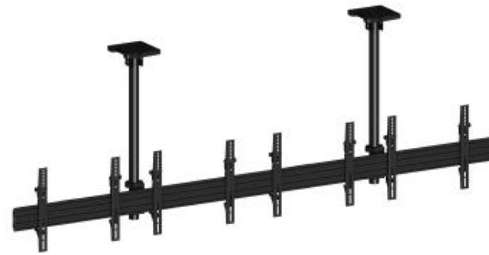

Ready when you are

M Menu Board Mount Pro MBC4X1U

Article: 7 350 073 733 958

M Menuboard Mount Pro MBC4X1U - Ceiling mount for LCD display, steel, 3m length, 4 screens, single side, tilt arms, VESA Max 600x400 - screen size: 40"-65" - black

Product category: PRO SERIES

Specification

M Menuboard Mount Pro MBC4X1U

Article No:	7 350 073 733 958
For screen size:	40"-65"
Type:	Single Side MBC4X1U
Universal & VESA standard:	Adjustable from 100x100 to 600x400 max Optional VESA 800x600
Material:	Steel, Aluminium
Color:	Black
Surface Finish:	Powder coating/Anodic Oxidation
Weight:	36 kg
Measurements	530x338x20 cm
Max Load:	30 kg per screen
Pillar length:	Min: 580mm to Max: 1550 mm from ceiling to VESA plate center Extension pipes: 1.5m (800mm*2pcs) included
Tilt:	Yes, 0~15°
Swivel:	Yes, 360°
Rotate:	Yes, ±4°
Cable Management:	Yes
Options:	Extension pipes : 0.8m, 1.5m, 3.0m
Certifications:	CE, TÜV Nord
Warranty:	5 years

Retail Package Specification

Package Parcels:	1 pcs
Package Measurements:	131.2 x 38.7 x 14.2 cm
Package Weight:	39.14 kg

The content of this specification is subject to change without further notice. Always visit our web for the latest updated specifications. <https://products.multibrackets.com/>