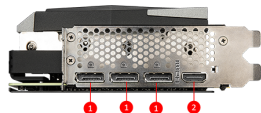

SPECIFICATIONS

Model Name	Radeon™ RX 6800 GAMING Z TRIO 16G V1
Graphics Processing Unit	Radeon™ RX 6800
Interface	PCI Express® Gen 4
Stream Processors	3840 Units
Core Clocks	Boost: Up to 2155 MHz / Game: Up to 1925 MHz
Memory Speed	16 Gbps
Memory	16GB GDDR6
Memory Bus	256-bit
Output	DisplayPort x 3 (v1.4a) HDMI x 1 (Supports 4K@120Hz/8K@60Hz and VRR as specified in HDMI 2.1)
HDCP Support	Y
Power consumption	250 W
Power connectors	8-pin x 3
Recommended PSU	650 W
Card Dimension (mm)	324 x 142 x 55 mm
Weight (Card / Package)	1564g / 2230g
DirectX Version Support	12 Ultimate
OpenGL Version Support	4.6
Multi-GPU Technology	Y
Afterburner OC	Y
Maximum Displays	4
VR Ready	Y
Digital Maximum Resolution	7680x4320

CONNECTIONS

1. DisplayPort
2. HDMI™

FEATURES

TRI FROZR 2

TRI FROZR 2 offers the perfect balance between cool temperatures and quiet fans during endless gaming sessions.

Airflow Control

Don't sweat it, Airflow Control guides the air to exactly where it needs to be for maximum cooling.

TORX FAN 4.0

A masterpiece of teamwork, fan blades work in pairs to create unprecedented levels of focused air pressure.

Core Pipe

Precision-machined heat pipes ensure max contact and spread heat along the full length of the heatsink.

Metal Backplate

Thermal pads under the sturdy metal backplate provide additional cooling while the flow-through ventilation reduces trapped heat.

Zero Frozr

The fans completely stop when temperatures are relatively low, eliminating all noise.