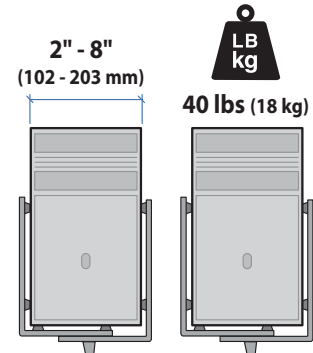

Medium CPU Holder

© 2018 Ergotron, Inc. rev. 06/10/2019 DIM-ComboWorksurfacePanningPivot **Content is subject to change without notification**

Americas Sales and Corporate Headquarter

St. Paul, MN USA
(800) 888-8458
+1-651-681-7600
www.ergotron.com
sales@ergotron.com

EMEA Sales

Amersfoort, The Netherlands
+31 33 45 45 600
www.ergotron.com
info.eu@ergotron.com

APAC Sales

Tokyo, Japan
www.ergotron.com
apaccustomerservice@ergotron.com

Worldwide OEM Sales

www.ergotron.com
info.oem@ergotron.com