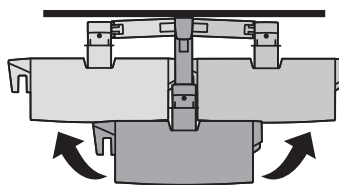

## StyleView® Sit Stand Combo System with Worksurface and Panning Pivot

### Dimensions

Front view with arm pushed back against the wall.

Top view showing range of motion when pulled out from the wall.