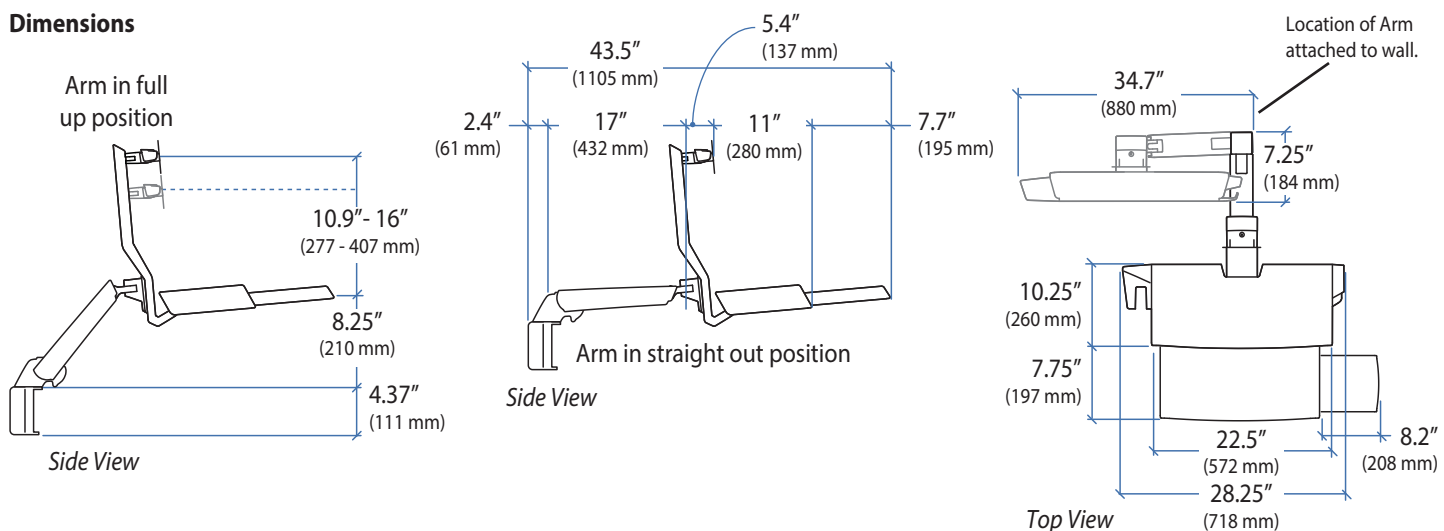

## StyleView® Sit Stand Combo System with Worksurface and Panning Pivot

### Weight Capacity

### Dimensions

### Dimensions

Front view with arm pushed back against the wall.

Top view showing range of motion when pulled out from the wall.