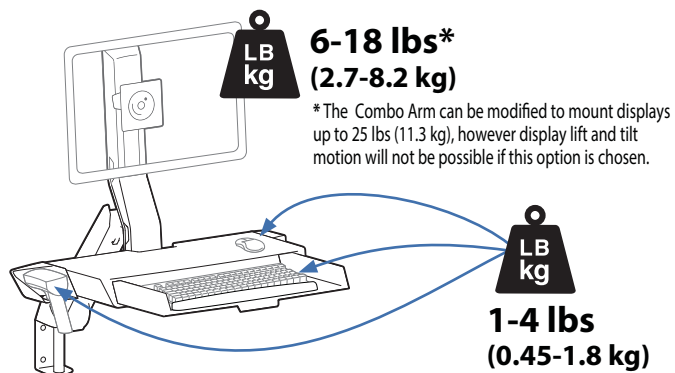

## StyleView® Sit Stand Combo System with Worksurface and Panning Pivot

### Weight Capacity

### Dimensions

### Dimensions

Front view with arm pushed back against the wall.

Top view showing range of motion when pulled out from the wall.