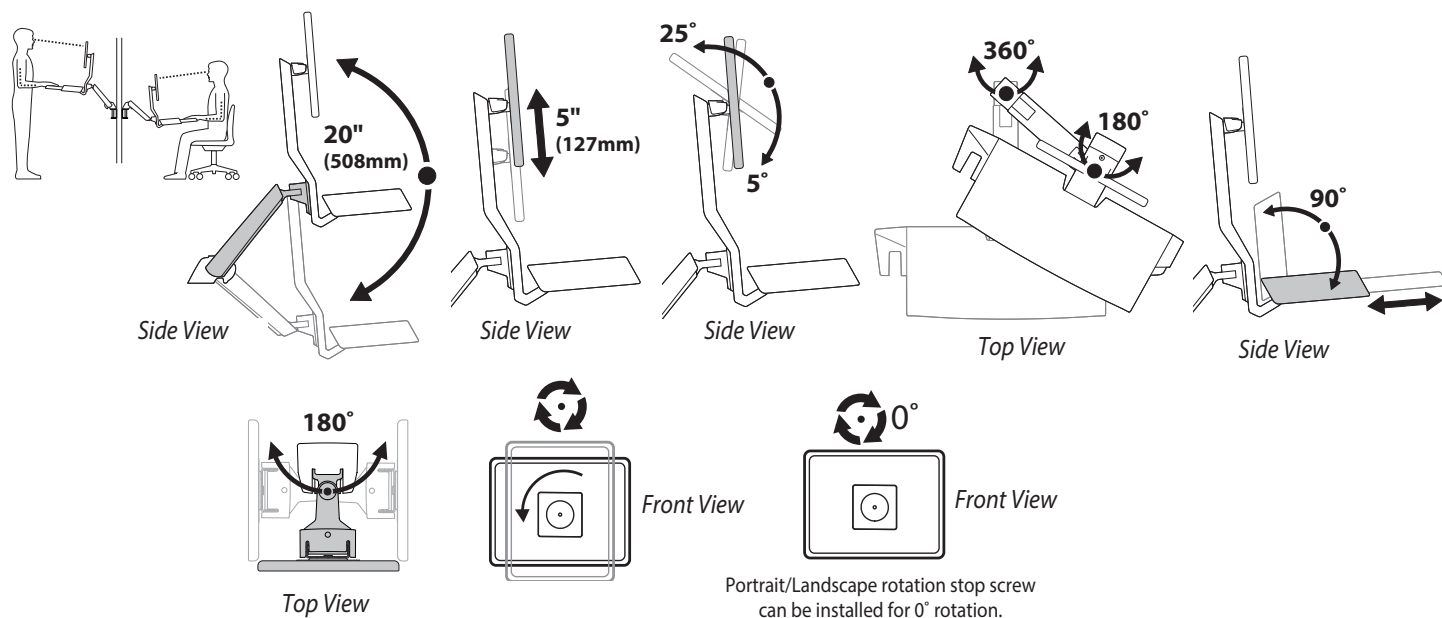

## StyleView® Sit Stand Combo System with Worksurface and Panning Pivot

### Dimensions

Front view with arm pushed back against the wall.

Top view showing range of motion when pulled out from the wall.

### Range of Motion

© 2018 Ergotron, Inc. rev. 06/10/2019 DIM-ComboWorksurfacePanningPivot **Content is subject to change without notification**