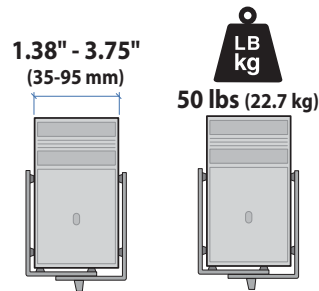

StyleView® Sit Stand Combo System with Worksurface and Panning Pivot

Wall Track

Small CPU Holder

Medium CPU Holder

© 2018 Ergotron, Inc. rev. 06/10/2019 DIM-ComboWorksurfacePanningPivot **Content is subject to change without notification**

Americas Sales and Corporate Headquarter

St. Paul, MN USA
(800) 888-8458
+1-651-681-7600
www.ergotron.com
sales@ergotron.com

EMEA Sales

Amersfoort, The Netherlands
+31 33 45 45 600
www.ergotron.com
info.eu@ergotron.com

APAC Sales

Tokyo, Japan
www.ergotron.com
apaccustomerservice@ergotron.com

Worldwide OEM Sales

www.ergotron.com
info.oem@ergotron.com