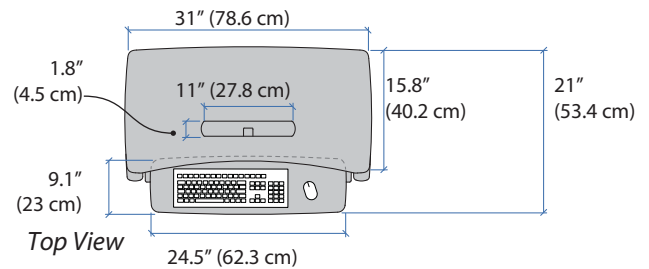

WorkFit-Z mini Sit-Stand Desktop Workstation

Dimensions

Weight Capacity

Range of Motion