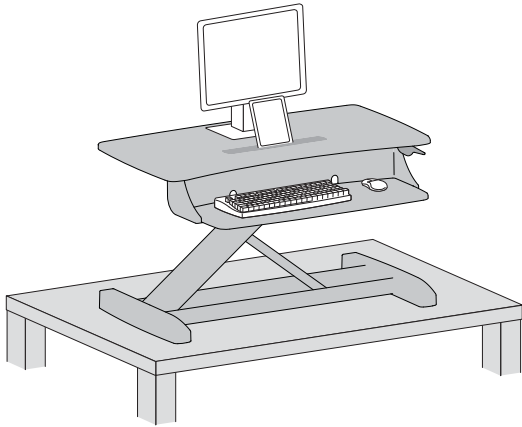

WorkFit-Z mini Sit-Stand Desktop Workstation

Dimensions

Weight Capacity

Range of Motion