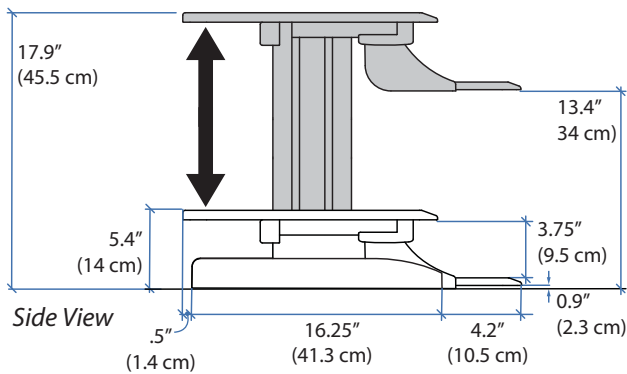

WorkFit-Z mini Sit-Stand Desktop Workstation

Dimensions

Weight Capacity

Range of Motion