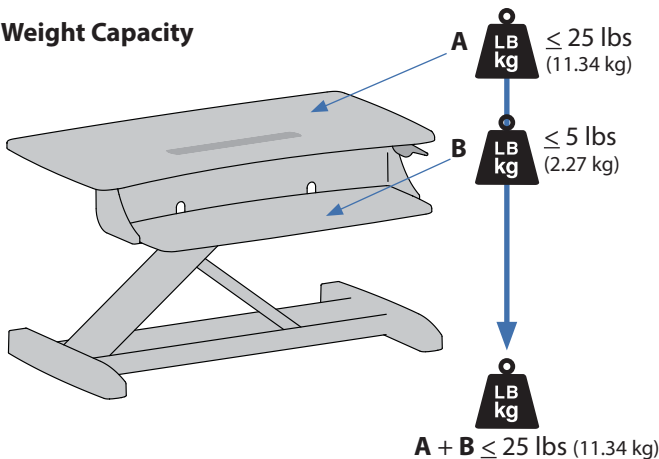

WorkFit-Z mini Sit-Stand Desktop Workstation

Dimensions

Weight Capacity

Range of Motion