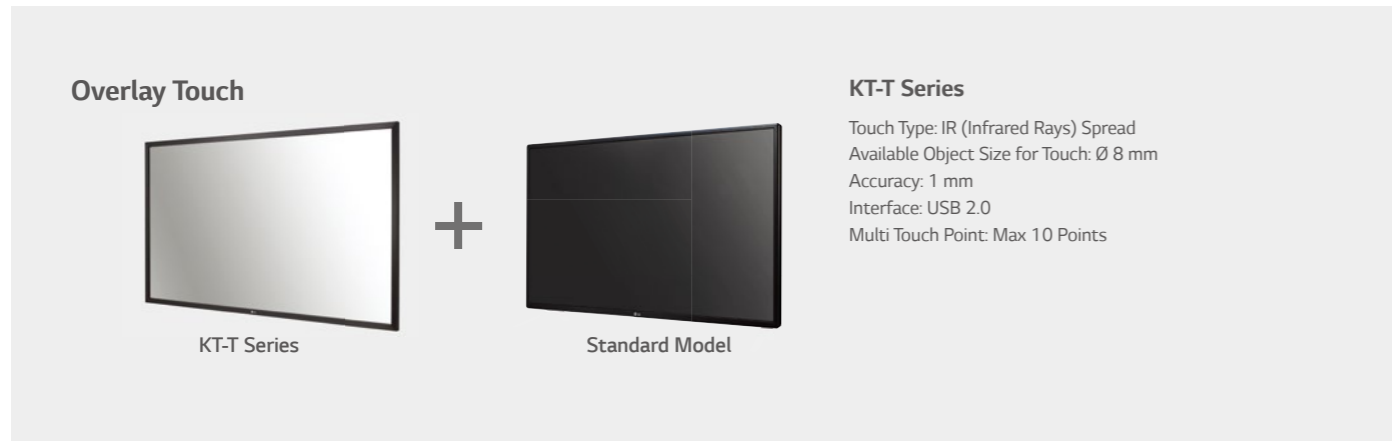

Add Interactive Experiences to Digital Screen

Overlay Touch KT-T Series