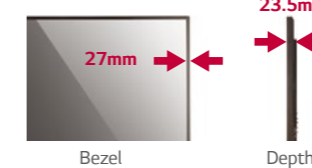

Key Features

Multi-Touch with Slim Bezel

Multi-touch function is added on the existing display with the sleek and clean looking.