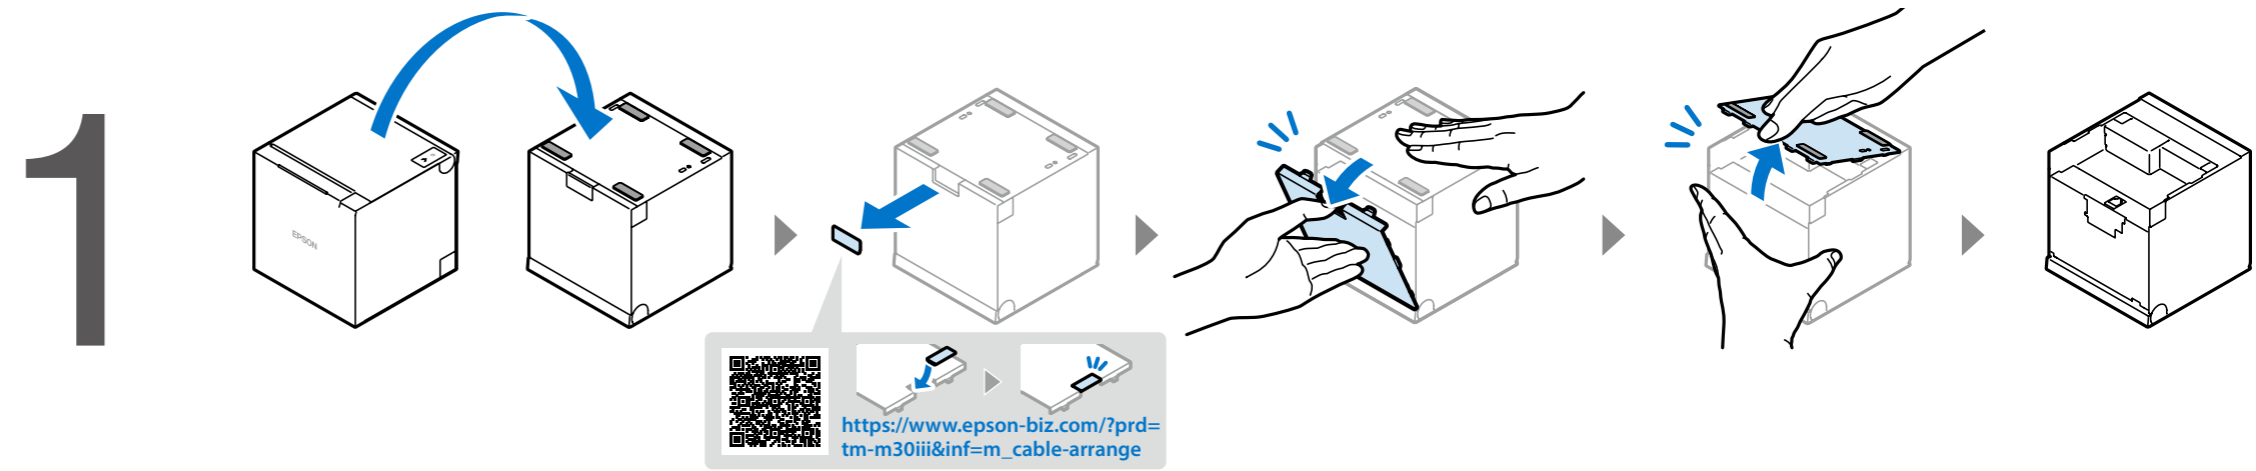

**TM-m30III series –
From Unpacking to Power on**

<https://www.epson-biz.com/?prd=tm-m30iii-series&inf=setup-video>