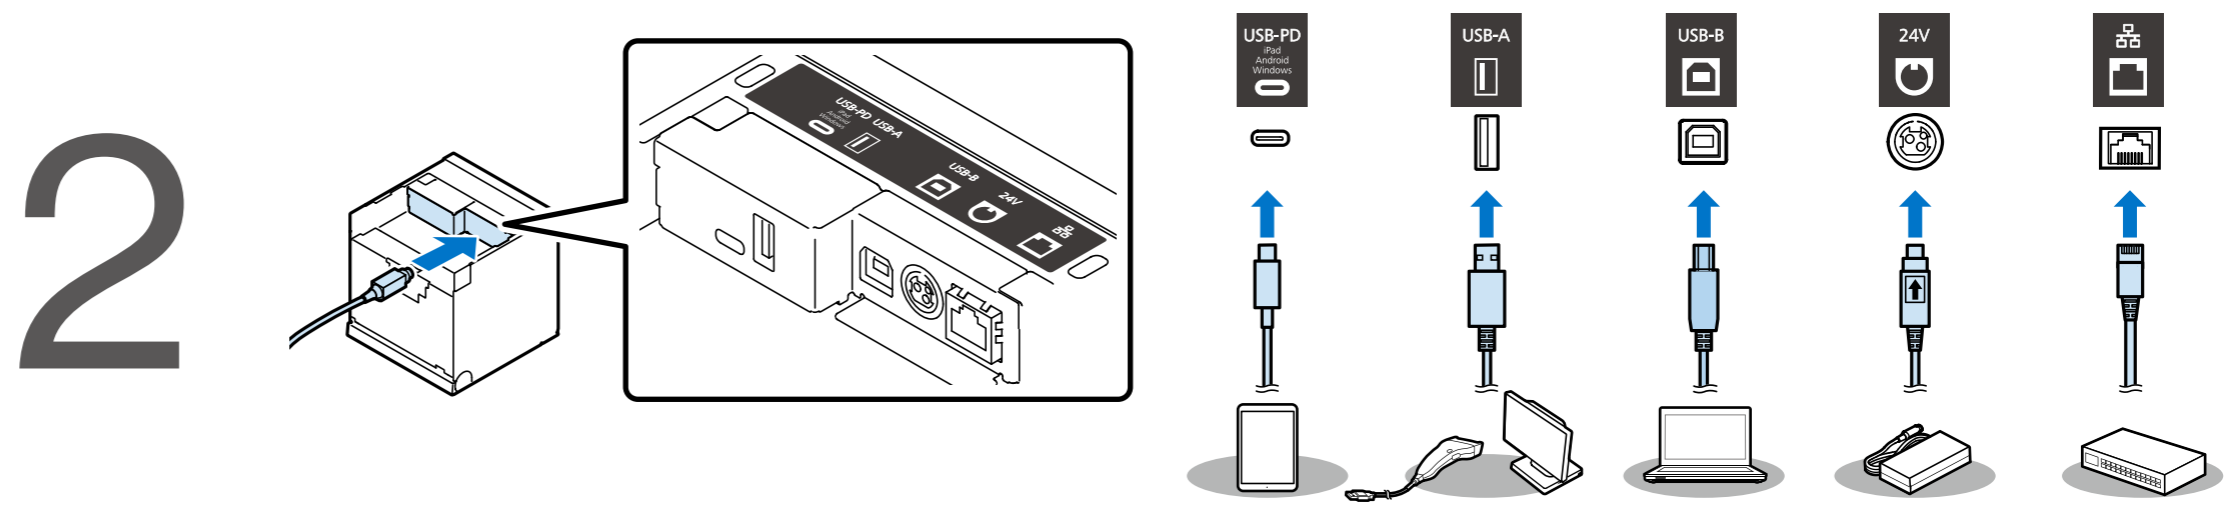

**TM-m30III series –
From Unpacking to Power on**

<https://www.epson-biz.com/?prd=tm-m30iii-series&inf=setup-video>