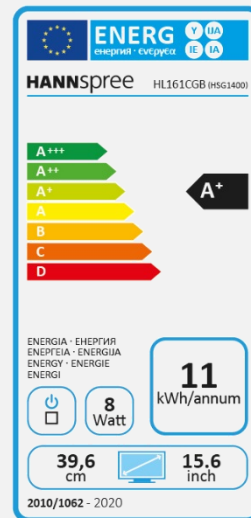

#### OTHER FEATURES

Built-In Stereo  
Speakers

Ultra-Slim Bezel  
and thin profile

Low Power  
Consumption

Hard Glass  
Protection

Display Size	39.6 cm / 15.6" Diagonal
Panel Type	TFT – LED Backlight Technology (ADS Panel*)
Aspect Ratio	16:9
Resolution (H x V)	1920 x 1080 Full HD
Brightness	250 cd/m <sup>2</sup> (Panel) – 220 cd/m <sup>2</sup> (Monitor)
Contrast (Typ.)	800:1 (Typical)
Contrast (Active)	10.000.000:1 (Active)
Viewing Angle L/R; U/D	170° H / 170° V (CR > 10)
Response Time	15 msec
Pixel Pitch	0.17925 (H) X 0.17925 (V) mm
Display Colors	262K Colors (6-bit)
Horizontal Frequency	31 ~ 81 kHz
Vertical Frequency	56 ~ 75 Hz
Max Display Frequency	1920 x 1080 @ 60Hz
Input 1	USB 3.1 Type-C x 2 (Power Supply & Signal) USB 3.1: Power Supply Standard 20V/5A Transmission rate: 10Gbps
Input 2	Mini HDMI x 1
Speakers	Yes, 0.5W x 2; Earphone Jack
Power Supply	USB 3.1 Type-C DC Input
Power Consumption	On: 7.26W; Stand-by: 0.30W; Off: 0,29W
Product Dimensions	355.4 x 11 x 222.88 mm (W x D x H)
Packing Dimensions	428 x 76 x 290 mm (W x D x H)
Net / Gross Weight	770 grams / 2300 grams
EAN	4711404023057

VESA Mounting	N/A
Tilt / Swivel	NA / N/A
Kensington Lock	N/A
Key Pad	Remote sensing buttons
Display Protection (Cover glass)	Type: AF Glass Thickness: 0.55mm
Hardness / Transmittance	≥7H Toughened hard panel surface / 88%
Color	sRGB, Bluish, Cool, Native, Warm, User Mode
Preset Mode	Standard, Game, Movie, Web, Text Modes
On Screen Display	14 Languages
Accessories	Type-C to Type-C Cable (1 mt); Type-A to Type-C Cable (1 mt); HDMI – Mini HDMI Cable (1 mt); Warranty Card; Quick Start Guide; Protective Cover / Foldable Stand
Other Features	Low Blue Light Mode

Supplier's Name	HANNspree
Model Name	HL161CGB
Energy Efficiency Class	A+
Screen Size (Centimetres)	39,6
Screen Size (Inches)	15,60
On mode power Consumption (W)	8
Annual Energy Consumption* (kWh)	11
Standby-mode Power Consumption (W)	0,30
Off-mode Power Consumption (W)	0,29
Screen Resolution	1920 x 1080