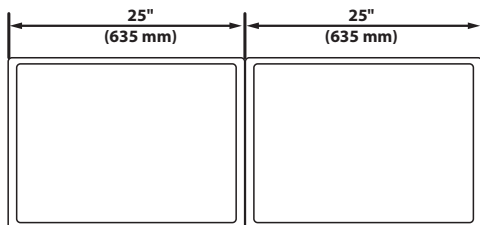

LX Desk Dual Direct Arm

Dimensions

Desk Clamp

Americas Sales and Corporate Headquarter	EMEA Sales	APAC Sales	Worldwide OEM Sales
St. Paul, MN USA (800) 888-8458 +1-651-681-7600 www.ergotron.com insidesales@ergotron.com	Amersfoort, The Netherlands +31 33 45 45 600 www.ergotron.com info.eu@ergotron.com	Sydney, Australia www.ergotron.com apaccustomerservice@ergotron.com	www.ergotron.com info.oem@ergotron.com

LX Desk Dual Direct Arm

Dimensions

Max Monitor Size

Front View

If your monitor thickness is $\leq 1 \frac{3}{4}$ " then the maximum monitor width is 25"
 If your monitor thickness is between $1 \frac{3}{4}$ " and $2 \frac{1}{2}$ " then the maximum monitor width is $24 \frac{3}{4}$ "