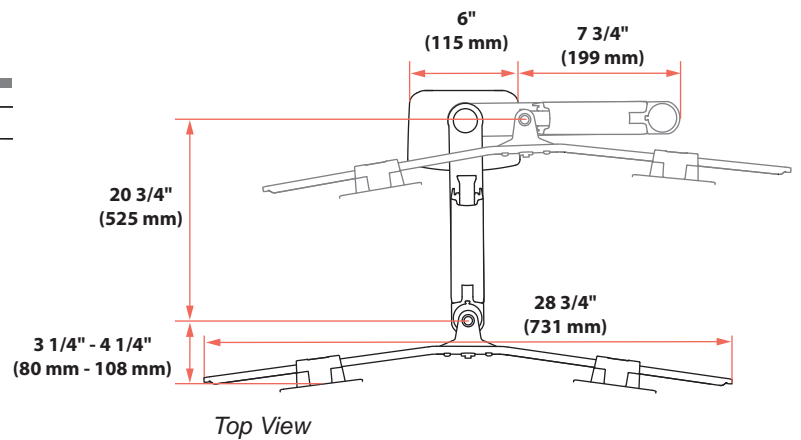

LX Desk Dual Direct Arm

Dimensions

Desk Clamp

Americas Sales and Corporate Headquarter	EMEA Sales	APAC Sales	Worldwide OEM Sales
St. Paul, MN USA (800) 888-8458 +1-651-681-7600 www.ergotron.com insidesales@ergotron.com	Amersfoort, The Netherlands +31 33 45 45 600 www.ergotron.com info.eu@ergotron.com	Sydney, Australia www.ergotron.com apaccustomerservice@ergotron.com	www.ergotron.com info.oem@ergotron.com

LX Desk Dual Direct Arm

Dimensions

Max Monitor Size

Front View

If your monitor thickness is $\leq 1 \frac{3}{4}$ " then the maximum monitor width is 25"
 If your monitor thickness is between $1 \frac{3}{4}$ " and $2 \frac{1}{2}$ " then the maximum monitor width is $24 \frac{3}{4}$ "