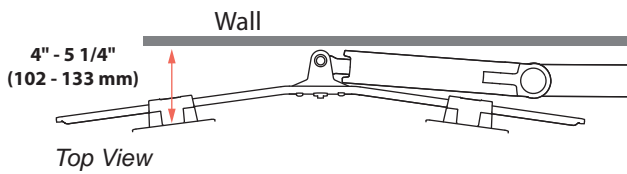

LX Desk Dual Direct Arm

Dimensions

Desk Clamp

Americas Sales and Corporate Headquarter	EMEA Sales	APAC Sales	Worldwide OEM Sales
St. Paul, MN USA (800) 888-8458 +1-651-681-7600 www.ergotron.com insidesales@ergotron.com	Amersfoort, The Netherlands +31 33 45 45 600 www.ergotron.com info.eu@ergotron.com	Sydney, Australia www.ergotron.com apaccustomerservice@ergotron.com	www.ergotron.com info.oem@ergotron.com

LX Desk Dual Direct Arm

Dimensions

Max Monitor Size

Front View

If your monitor thickness is $\leq 1 \frac{3}{4}$ " then the maximum monitor width is 25"
 If your monitor thickness is between $1 \frac{3}{4}$ " and $2 \frac{1}{2}$ " then the maximum monitor width is $24 \frac{3}{4}$ "