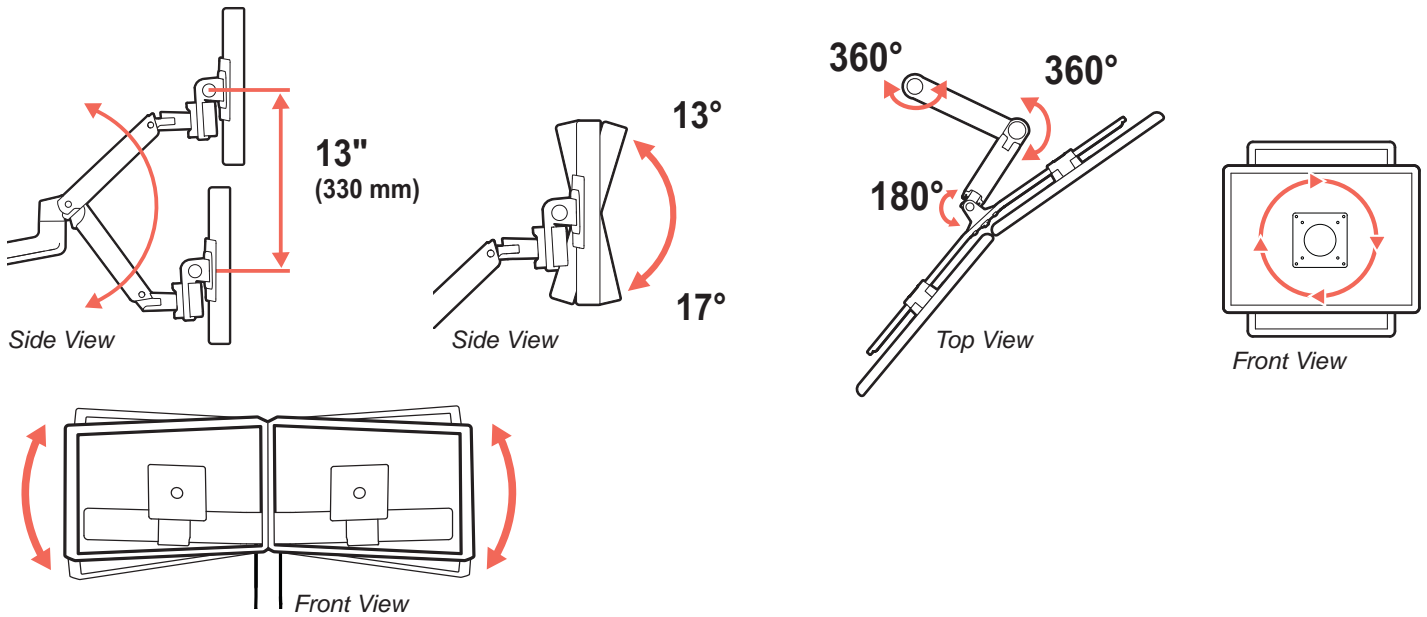

APAC Sales

Sydney, Australia
 www.ergotron.com
 apaccustomerservice@ergotron.com

Worldwide OEM Sales

www.ergotron.com
 info.oem@ergotron.com

LX Desk Dual Direct Arm

Range of Motion

Americas Sales and Corporate Headquarter	EMEA Sales	APAC Sales	Worldwide OEM Sales
St. Paul, MN USA (800) 888-8458 +1-651-681-7600 www.ergotron.com insidesales@ergotron.com	Amersfoort, The Netherlands +31 33 45 45 600 www.ergotron.com info.eu@ergotron.com	Sydney, Australia www.ergotron.com apaccustomerservice@ergotron.com	www.ergotron.com info.oem@ergotron.com