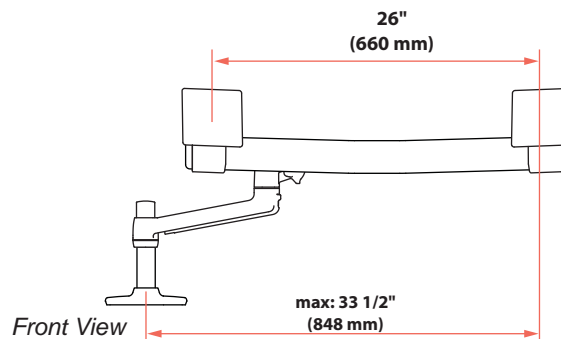

LX Desk Dual Direct Arm

Dimensions

Desk Clamp

Americas Sales and Corporate Headquarter	EMEA Sales	APAC Sales	Worldwide OEM Sales
St. Paul, MN USA (800) 888-8458 +1-651-681-7600 www.ergotron.com insidesales@ergotron.com	Amersfoort, The Netherlands +31 33 45 45 600 www.ergotron.com info.eu@ergotron.com	Sydney, Australia www.ergotron.com apaccustomerservice@ergotron.com	www.ergotron.com info.oem@ergotron.com

LX Desk Dual Direct Arm

Dimensions

Max Monitor Size

Front View

If your monitor thickness is $\leq 1 \frac{3}{4}$ " then the maximum monitor width is 25"
 If your monitor thickness is between $1 \frac{3}{4}$ " and $2 \frac{1}{2}$ " then the maximum monitor width is $24 \frac{3}{4}$ "