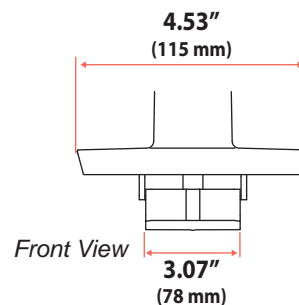

LX Desk Dual Direct Arm

Dimensions

Desk Clamp

Americas Sales and Corporate Headquarter	EMEA Sales	APAC Sales	Worldwide OEM Sales
St. Paul, MN USA (800) 888-8458 +1-651-681-7600 www.ergotron.com insidesales@ergotron.com	Amersfoort, The Netherlands +31 33 45 45 600 www.ergotron.com info.eu@ergotron.com	Sydney, Australia www.ergotron.com apaccustomerservice@ergotron.com	www.ergotron.com info.oem@ergotron.com

LX Desk Dual Direct Arm

Dimensions

Max Monitor Size

Front View

If your monitor thickness is $\leq 1 \frac{3}{4}$ " then the maximum monitor width is 25"
 If your monitor thickness is between $1 \frac{3}{4}$ " and $2 \frac{1}{2}$ " then the maximum monitor width is $24 \frac{3}{4}$ "