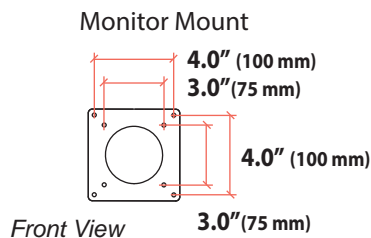

LX Desk Dual Direct Arm

Dimensions

Desk Clamp

Americas Sales and Corporate Headquarter	EMEA Sales	APAC Sales	Worldwide OEM Sales
St. Paul, MN USA (800) 888-8458 +1-651-681-7600 www.ergotron.com insidesales@ergotron.com	Amersfoort, The Netherlands +31 33 45 45 600 www.ergotron.com info.eu@ergotron.com	Sydney, Australia www.ergotron.com apaccustomerservice@ergotron.com	www.ergotron.com info.oem@ergotron.com

LX Desk Dual Direct Arm

Dimensions

Max Monitor Size

Front View

If your monitor thickness is $\leq 1 \frac{3}{4}$ " then the maximum monitor width is 25"
 If your monitor thickness is between $1 \frac{3}{4}$ " and $2 \frac{1}{2}$ " then the maximum monitor width is $24 \frac{3}{4}$ "