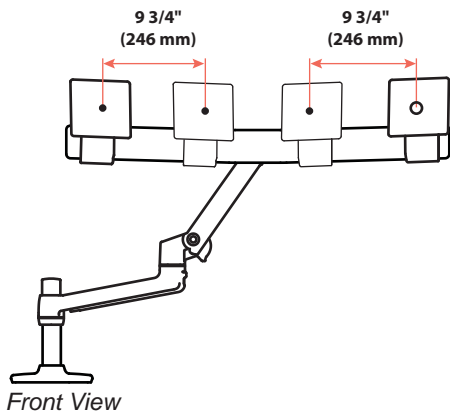

LX Desk Dual Direct Arm

Dimensions

Max Monitor Size

Front View

If your monitor thickness is $\leq 1 \frac{3}{4}$ " then the maximum monitor width is 25"
 If your monitor thickness is between $1 \frac{3}{4}$ " and $2 \frac{1}{2}$ " then the maximum monitor width is $24 \frac{3}{4}$ "