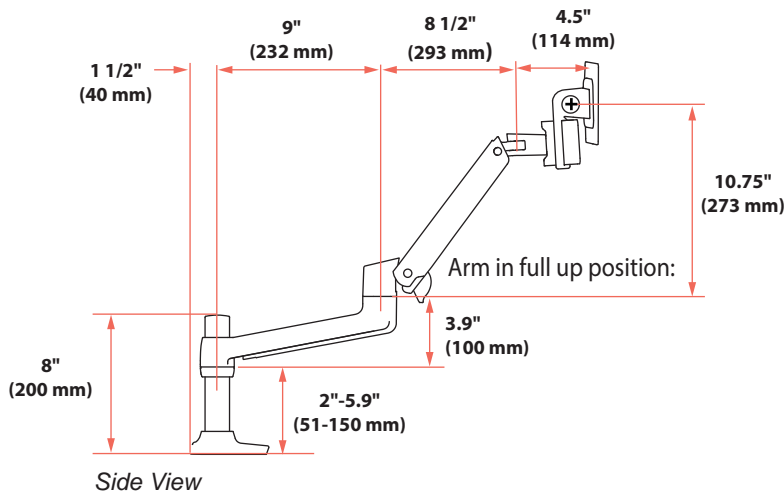

LX Desk Dual Direct Arm

Dimensions

Desk Clamp

Americas Sales and Corporate Headquarter	EMEA Sales	APAC Sales	Worldwide OEM Sales
St. Paul, MN USA (800) 888-8458 +1-651-681-7600 www.ergotron.com insidesales@ergotron.com	Amersfoort, The Netherlands +31 33 45 45 600 www.ergotron.com info.eu@ergotron.com	Sydney, Australia www.ergotron.com apaccustomerservice@ergotron.com	www.ergotron.com info.oem@ergotron.com

LX Desk Dual Direct Arm

Dimensions

Max Monitor Size

Front View

If your monitor thickness is $\leq 1 \frac{3}{4}$ " then the maximum monitor width is 25"
 If your monitor thickness is between $1 \frac{3}{4}$ " and $2 \frac{1}{2}$ " then the maximum monitor width is $24 \frac{3}{4}$ "