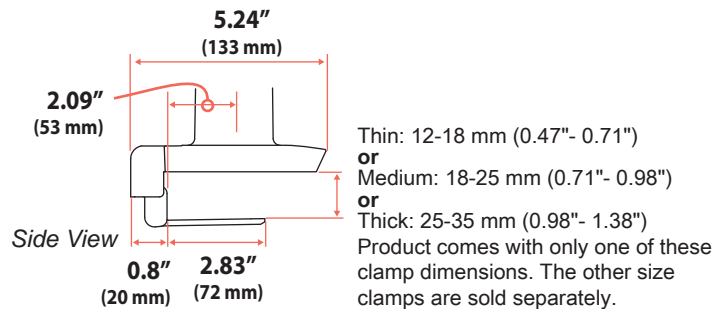

LX Desk Dual Direct Arm

Dimensions

Desk Clamp

Americas Sales and Corporate Headquarter	EMEA Sales	APAC Sales	Worldwide OEM Sales
St. Paul, MN USA (800) 888-8458 +1-651-681-7600 www.ergotron.com insidesales@ergotron.com	Amersfoort, The Netherlands +31 33 45 45 600 www.ergotron.com info.eu@ergotron.com	Sydney, Australia www.ergotron.com apaccustomerservice@ergotron.com	www.ergotron.com info.oem@ergotron.com

LX Desk Dual Direct Arm

Dimensions

Max Monitor Size

Front View

If your monitor thickness is $\leq 1 \frac{3}{4}$ " then the maximum monitor width is 25"
 If your monitor thickness is between $1 \frac{3}{4}$ " and $2 \frac{1}{2}$ " then the maximum monitor width is $24 \frac{3}{4}$ "