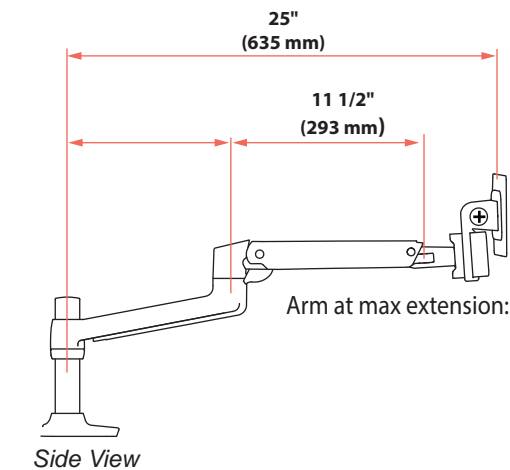

Dimensions