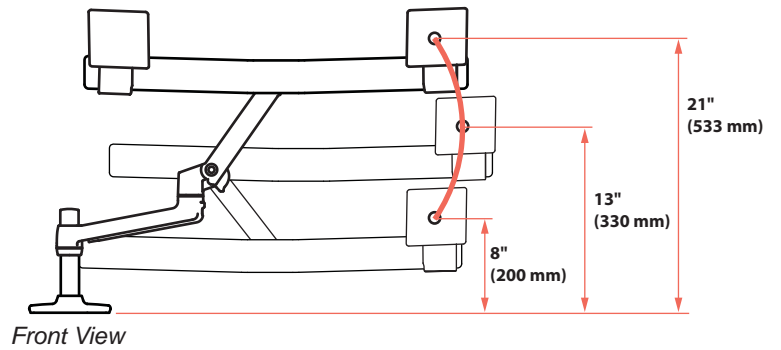

LX Desk Dual Direct Arm

Dimensions

Desk Clamp

Americas Sales and Corporate Headquarter	EMEA Sales	APAC Sales	Worldwide OEM Sales
St. Paul, MN USA (800) 888-8458 +1-651-681-7600 www.ergotron.com insidesales@ergotron.com	Amersfoort, The Netherlands +31 33 45 45 600 www.ergotron.com info.eu@ergotron.com	Sydney, Australia www.ergotron.com apaccustomerservice@ergotron.com	www.ergotron.com info.oem@ergotron.com

LX Desk Dual Direct Arm

Dimensions

Max Monitor Size

Front View

If your monitor thickness is $\leq 1 \frac{3}{4}$ " then the maximum monitor width is 25"
 If your monitor thickness is between $1 \frac{3}{4}$ " and $2 \frac{1}{2}$ " then the maximum monitor width is $24 \frac{3}{4}$ "